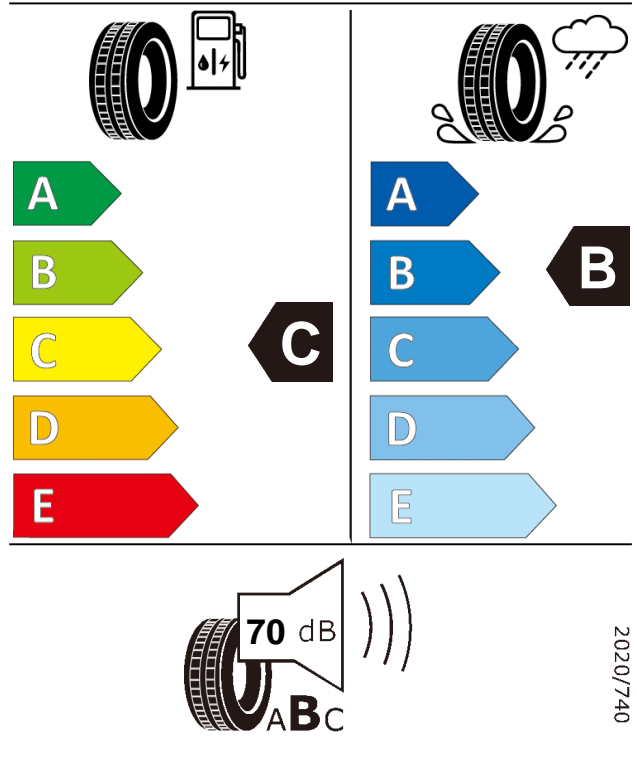

Product information sheet

Delegated Regulation (EU) 2020/740

Supplier name or trademark		GT RADIAL	
Commercial name or trade designation		CHAMPIRO FE1	
Tyre type identifier	Tyre class	A1967	C1
Tyre size designation		205/60R15	
Speed category symbol		V	
Load-capacity index		91	
Fuel efficiency class		C	
Wet grip class		B	
External rolling noise class	External rolling noise value	B	70 dB
Tyre for use in severe snow conditions		NO	
Ice tyre		NO	
Load version		SL	
Date of start of production		45/14	
Date of end of production		-	
Supplier's address	Public Contact, Giti Tire Deutschland GmbH Hollerithallee 18a 30419 Hannover Germany		
Additional information	info in english		
EPREL number	898017		
EPREL URL	https://eprel.ec.europa.eu/qr/898017		

CHAMPIRO FE1

205/60R15

91V

ENERG

GT RADIAL

A1967

205/60R15 91 V

C1

2020/740