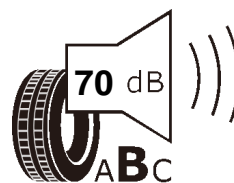

Product information sheet

Delegated Regulation (EU) 2020/740

Supplier name or trademark		GT RADIAL	
Commercial name or trade designation		CHAMPIRO FE1	
Tyre type identifier	Tyre class	A1969	C1
Tyre size designation		205/65R15	
Speed category symbol		V	
Load-capacity index		94	
Fuel efficiency class		C	
Wet grip class		B	
External rolling noise class	External rolling noise value	B	70 dB
Tyre for use in severe snow conditions		NO	
Ice tyre		NO	
Load version		SL	
Date of start of production		46/14	
Date of end of production		-	
Supplier's address	Public Contact, Giti Tire Deutschland GmbH Hollerithallee 18a 30419 Hannover Germany		
Additional information	info in english		
EPREL number	898019		
EPREL URL	https://eprel.ec.europa.eu/qr/898019		

CHAMPIRO FE1

205/65R15

94V

ENERG

GT RADIAL

A1969

205/65R15 94 V

C1

2020/740