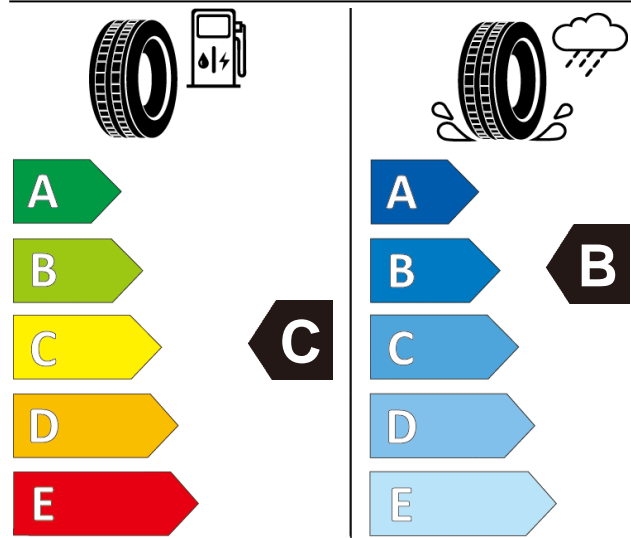

Product information sheet

Delegated Regulation (EU) 2020/740

Supplier name or trademark		GT RADIAL	
Commercial name or trade designation		CHAMPIRO FE1	
Tyre type identifier	Tyre class	A1969	C1
Tyre size designation		205/65R15	
Speed category symbol		V	
Load-capacity index		94	
Fuel efficiency class		C	
Wet grip class		B	
External rolling noise class	External rolling noise value	B	70 dB
Tyre for use in severe snow conditions		NO	
Ice tyre		NO	
Load version		SL	
Date of start of production		46/14	
Date of end of production		-	
Supplier's address	Public Contact, Giti Tire Deutschland GmbH Hollerithallee 18a 30419 Hannover Germany		
Additional information	info in english		
EPREL number	898019		
EPREL URL	https://eprel.ec.europa.eu/qr/898019		

CHAMPIRO FE1

205/65R15

94V

ENERG

GT RADIAL

A1969

205/65R15 94 V

C1

2020/740