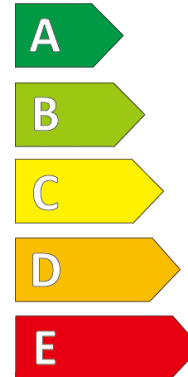

Product information sheet

Delegated Regulation (EU) 2020/740

Supplier name or trademark		Giti Tire	
Commercial name or trade designation		GitiComfort T20	
Tyre type identifier	Tyre class	A2897	C1
Tyre size designation		165/60R14	
Speed category symbol		H	
Load-capacity index		75	
Fuel efficiency class		D	
Wet grip class		C	
External rolling noise class	External rolling noise value	B	70 dB
Tyre for use in severe snow conditions		NO	
Ice tyre		NO	
Load version		SL	
Date of start of production		11/20	
Date of end of production		-	
Supplier's address	Public Contact, Giti Tire Deutschland GmbH Hollerithallee 18a 30419 Hannover Germany		
Additional information	info in english		
EPREL number	472256		
EPREL URL	https://eprel.ec.europa.eu/qr/472256		

GitiComfort T20 165/60R14 75H

ENERG

Giti Tire

A2897

165/60R14 75 H

C1

2020/740