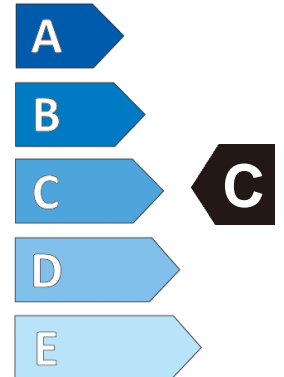

Product information sheet

Delegated Regulation (EU) 2020/740

Supplier name or trademark		Giti Tire	
Commercial name or trade designation		GitiComfort T20	
Tyre type identifier	Tyre class	A2897	C1
Tyre size designation		165/60R14	
Speed category symbol		H	
Load-capacity index		75	
Fuel efficiency class		D	
Wet grip class		C	
External rolling noise class	External rolling noise value	B	70 dB
Tyre for use in severe snow conditions		NO	
Ice tyre		NO	
Load version		SL	
Date of start of production		11/20	
Date of end of production		-	
Supplier's address	Public Contact, Giti Tire Deutschland GmbH Hollerithallee 18a 30419 Hannover Germany		
Additional information	info in english		
EPREL number	472256		
EPREL URL	https://eprel.ec.europa.eu/qr/472256		

GitiComfort T20 165/60R14 75H

ENERG

Giti Tire

A2897

165/60R14 75 H

C1

2020/740