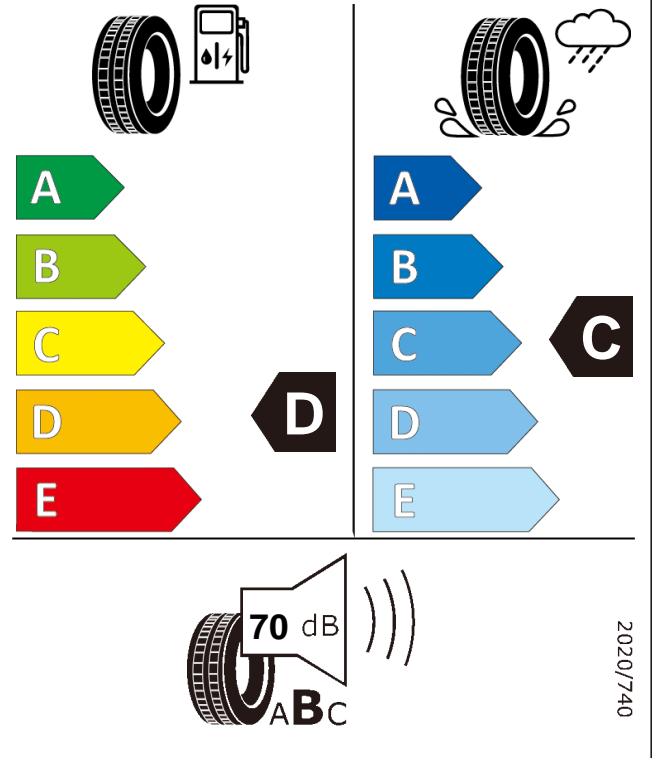

Product information sheet

Delegated Regulation (EU) 2020/740

| | | | |
|--|---|-----------------|-------|
| Supplier name or trademark | | Giti Tire | |
| Commercial name or trade designation | | GitiComfort T20 | |
| Tyre type identifier | Tyre class | A2902 | C1 |
| Tyre size designation | | 165/65R13 | |
| Speed category symbol | | T | |
| Load-capacity index | | 77 | |
| Fuel efficiency class | | D | |
| Wet grip class | | C | |
| External rolling noise class | External rolling noise value | B | 70 dB |
| Tyre for use in severe snow conditions | | NO | |
| Ice tyre | | NO | |
| Load version | | SL | |
| Date of start of production | | 11/20 | |
| Date of end of production | | - | |
| Supplier's address | Public Contact, Giti Tire Deutschland GmbH Hollerithallee 18a 30419 Hannover Germany | | |
| Additional information | info in english | | |
| EPREL number | 472261 | | |
| EPREL URL | https://eprel.ec.europa.eu/qr/472261 | | |

GitiComfort T20

165/65R13

77T

ENERG

Giti Tire

A2902

165/65R13 77 T

C1