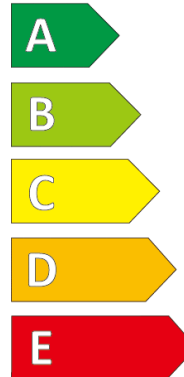

Product information sheet

Delegated Regulation (EU) 2020/740

Supplier name or trademark		Giti Tire	
Commercial name or trade designation		GitiComfort T20	
Tyre type identifier	Tyre class	A2904	C1
Tyre size designation		205/70R15	
Speed category symbol		T	
Load-capacity index		96	
Fuel efficiency class		D	
Wet grip class		C	
External rolling noise class	External rolling noise value	B	71 dB
Tyre for use in severe snow conditions		NO	
Ice tyre		NO	
Load version		SL	
Date of start of production		11/20	
Date of end of production		-	
Supplier's address	Public Contact, Giti Tire Deutschland GmbH Hollerithallee 18a 30419 Hannover Germany		
Additional information	info in english		
EPREL number	472263		
EPREL URL	https://eprel.ec.europa.eu/qr/472263		

GitiComfort T20 205/70R15 96T

ENERG

Giti Tire

A2904

205/70R15 96 T

C1

2020/740