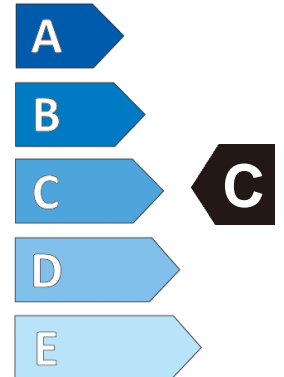

Product information sheet

Delegated Regulation (EU) 2020/740

Supplier name or trademark		Giti Tire	
Commercial name or trade designation		GitiComfort T20	
Tyre type identifier	Tyre class	A2904	C1
Tyre size designation		205/70R15	
Speed category symbol		T	
Load-capacity index		96	
Fuel efficiency class		D	
Wet grip class		C	
External rolling noise class	External rolling noise value	B	71 dB
Tyre for use in severe snow conditions		NO	
Ice tyre		NO	
Load version		SL	
Date of start of production		11/20	
Date of end of production		-	
Supplier's address	Public Contact, Giti Tire Deutschland GmbH Hollerithallee 18a 30419 Hannover Germany		
Additional information	info in english		
EPREL number	472263		
EPREL URL	https://eprel.ec.europa.eu/qr/472263		

GitiComfort T20 205/70R15 96T

ENERG

Giti Tire

A2904

205/70R15 96 T

C1

2020/740