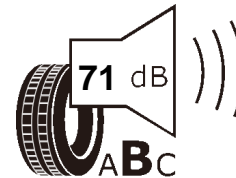

Product information sheet

Delegated Regulation (EU) 2020/740

Supplier name or trademark		Giti Tire	
Commercial name or trade designation		GitiComfort T20	
Tyre type identifier	Tyre class	A2904	C1
Tyre size designation		205/70R15	
Speed category symbol		T	
Load-capacity index		96	
Fuel efficiency class		D	
Wet grip class		C	
External rolling noise class	External rolling noise value	B	71 dB
Tyre for use in severe snow conditions		NO	
Ice tyre		NO	
Load version		SL	
Date of start of production		11/20	
Date of end of production		-	
Supplier's address	Public Contact, Giti Tire Deutschland GmbH Hollerithallee 18a 30419 Hannover Germany		
Additional information	info in english		
EPREL number	472263		
EPREL URL	https://eprel.ec.europa.eu/qr/472263		

GitiComfort T20 205/70R15 96T

ENERG

Giti Tire

A2904

205/70R15 96 T

C1

2020/740