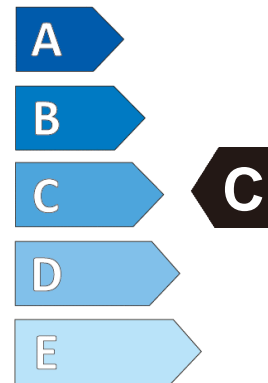

Product information sheet

Delegated Regulation (EU) 2020/740

Supplier name or trademark		GT RADIAL	
Commercial name or trade designation		MAXMILER WT2 CARGO	
Tyre type identifier	Tyre class	A3378	C2
Tyre size designation		165/70R14C	
Speed category symbol		R	
Load-capacity index (for single mounting)		89	
Load-capacity index (for dual mounting)		87	
Fuel efficiency class		E	
Wet grip class		C	
External rolling noise class	External rolling noise value	B	71 dB
Tyre for use in severe snow conditions		YES	
Load-capacity index for Additional Service Description (for single mounting)		-	
Load-capacity index for Additional Service Description (for dual mounting)		-	
Speed category symbol (for Additional Service Description)		-	
Date of start of production		17/17	
Date of end of production		-	
Supplier's address		Public Contact, Giti Tire Deutschland GmbH Hollerithallee 18a 30419 Hannover Germany	
Additional information		info in english	
EPREL number		898212	
EPREL URL		https://eprel.ec.europa.eu/qr/898212	

MAXMILER WT2 CARGO

165/70R14C

89/87R

ENERG

GT RADIAL

A3378

165/70R14C 89/87 R

C2

2020/740