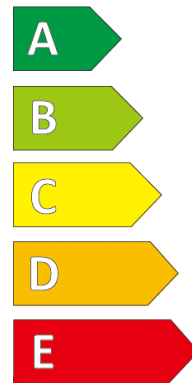

Product information sheet

Delegated Regulation (EU) 2020/740

Supplier name or trademark		GT RADIAL	
Commercial name or trade designation		MAXMILER WT2 CARGO	
Tyre type identifier	Tyre class	A3378	C2
Tyre size designation		165/70R14C	
Speed category symbol		R	
Load-capacity index (for single mounting)		89	
Load-capacity index (for dual mounting)		87	
Fuel efficiency class		E	
Wet grip class		C	
External rolling noise class	External rolling noise value	B	71 dB
Tyre for use in severe snow conditions		YES	
Load-capacity index for Additional Service Description (for single mounting)		-	
Load-capacity index for Additional Service Description (for dual mounting)		-	
Speed category symbol (for Additional Service Description)		-	
Date of start of production		17/17	
Date of end of production		-	
Supplier's address		Public Contact, Giti Tire Deutschland GmbH Hollerithallee 18a 30419 Hannover Germany	
Additional information		info in english	
EPREL number		898212	
EPREL URL		https://eprel.ec.europa.eu/qr/898212	

MAXMILER WT2 CARGO

165/70R14C

89/87R

ENERG

GT RADIAL

A3378

165/70R14C 89/87 R

C2