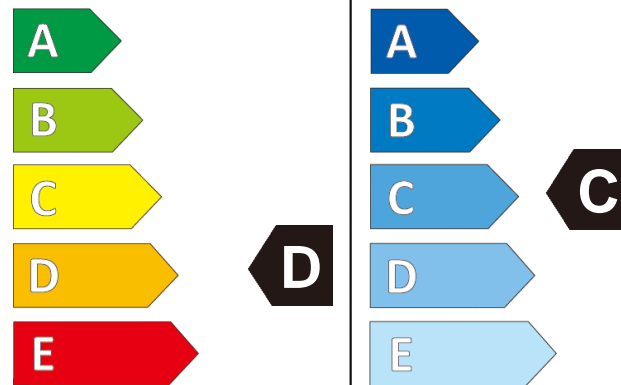

Product information sheet

Delegated Regulation (EU) 2020/740

Supplier name or trademark		GT RADIAL	
Commercial name or trade designation		MAXMILER WT2 CARGO	
Tyre type identifier	Tyre class	A3389	C2
Tyre size designation		195/75R16C	
Speed category symbol		R	
Load-capacity index (for single mounting)		107	
Load-capacity index (for dual mounting)		105	
Fuel efficiency class		D	
Wet grip class		C	
External rolling noise class	External rolling noise value	B	71 dB
Tyre for use in severe snow conditions		YES	
Load-capacity index for Additional Service Description (for single mounting)		-	
Load-capacity index for Additional Service Description (for dual mounting)		-	
Speed category symbol (for Additional Service Description)		-	
Date of start of production		17/17	
Date of end of production		-	
Supplier's address		Public Contact, Giti Tire Deutschland GmbH Hollerithallee 18a 30419 Hannover Germany	
Additional information		info in english	
EPREL number		898223	
EPREL URL		https://eprel.ec.europa.eu/qr/898223	

MAXMILER WT2 CARGO

195/75R16C

107/105R

ENERG

GT RADIAL

A3389

195/75R16C 107/105 R

C2

2020/740