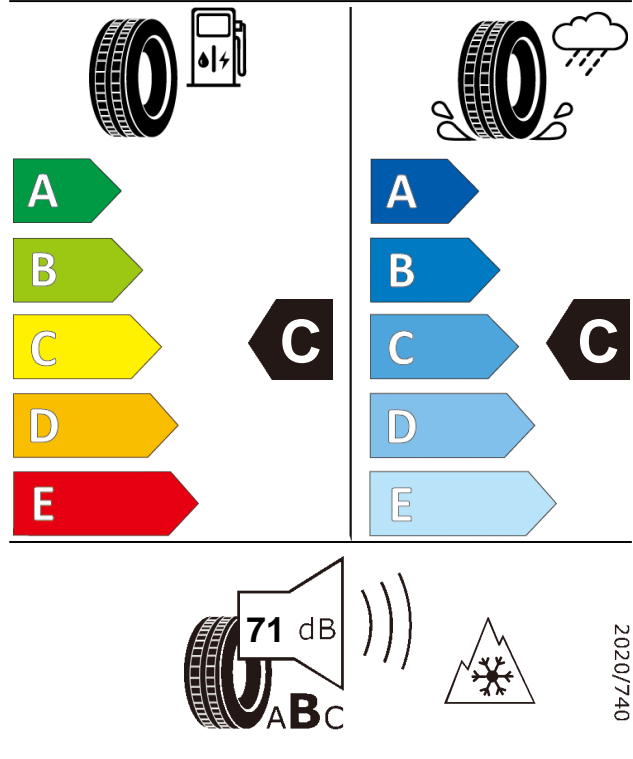

Product information sheet

Delegated Regulation (EU) 2020/740

Supplier name or trademark		GT RADIAL	
Commercial name or trade designation		MAXMILER WT2 CARGO	
Tyre type identifier	Tyre class	A3390	C2
Tyre size designation		205/65R16C	
Speed category symbol		T	
Load-capacity index (for single mounting)		107	
Load-capacity index (for dual mounting)		105	
Fuel efficiency class		C	
Wet grip class		C	
External rolling noise class	External rolling noise value	B	71 dB
Tyre for use in severe snow conditions		YES	
Load-capacity index for Additional Service Description (for single mounting)		-	
Load-capacity index for Additional Service Description (for dual mounting)		-	
Speed category symbol (for Additional Service Description)		-	
Date of start of production		17/17	
Date of end of production		-	
Supplier's address		Public Contact, Giti Tire Deutschland GmbH Hollerithallee 18a 30419 Hannover Germany	
Additional information		info in english	
EPREL number		898224	
EPREL URL		https://eprel.ec.europa.eu/qr/898224	

MAXMILER WT2 CARGO

205/65R16C

107/105T

ENERG

GT RADIAL

A3390

205/65R16C 107/105 T

C2