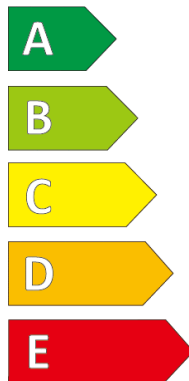

Product information sheet

Delegated Regulation (EU) 2020/740

Supplier name or trademark		GT RADIAL	
Commercial name or trade designation		MAXMILER WT2 CARGO	
Tyre type identifier	Tyre class	A3396	C2
Tyre size designation		225/75R16C	
Speed category symbol		R	
Load-capacity index (for single mounting)		121	
Load-capacity index (for dual mounting)		120	
Fuel efficiency class		C	
Wet grip class		B	
External rolling noise class	External rolling noise value	B	71 dB
Tyre for use in severe snow conditions		YES	
Load-capacity index for Additional Service Description (for single mounting)		-	
Load-capacity index for Additional Service Description (for dual mounting)		-	
Speed category symbol (for Additional Service Description)		-	
Date of start of production		17/17	
Date of end of production		-	
Supplier's address		Public Contact, Giti Tire Deutschland GmbH Hollerithallee 18a 30419 Hannover Germany	
Additional information		info in english	
EPREL number		898230	
EPREL URL		https://eprel.ec.europa.eu/qr/898230	

MAXMILER WT2 CARGO

225/75R16C

121/120R

ENERG

GT RADIAL

A3396

225/75R16C 121/120 R

C2