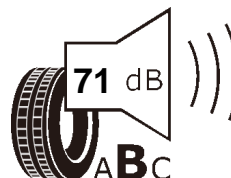

Product information sheet

Delegated Regulation (EU) 2020/740

Supplier name or trademark		GT RADIAL	
Commercial name or trade designation		MAXMILER WT2 CARGO	
Tyre type identifier	Tyre class	A3396	C2
Tyre size designation		225/75R16C	
Speed category symbol		R	
Load-capacity index (for single mounting)		121	
Load-capacity index (for dual mounting)		120	
Fuel efficiency class		C	
Wet grip class		B	
External rolling noise class	External rolling noise value	B	71 dB
Tyre for use in severe snow conditions		YES	
Load-capacity index for Additional Service Description (for single mounting)		-	
Load-capacity index for Additional Service Description (for dual mounting)		-	
Speed category symbol (for Additional Service Description)		-	
Date of start of production		17/17	
Date of end of production		-	
Supplier's address		Public Contact, Giti Tire Deutschland GmbH Hollerithallee 18a 30419 Hannover Germany	
Additional information		info in english	
EPREL number		898230	
EPREL URL		https://eprel.ec.europa.eu/qr/898230	

MAXMILER WT2 CARGO

225/75R16C

121/120R

ENERG

GT RADIAL

A3396

225/75R16C 121/120 R

C2

2020/740