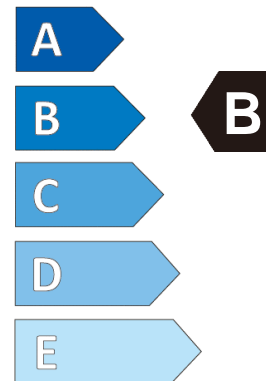

Product information sheet

Delegated Regulation (EU) 2020/740

Supplier name or trademark		GT RADIAL	
Commercial name or trade designation		MAXMILER WT2 CARGO	
Tyre type identifier	Tyre class	A3396	C2
Tyre size designation		225/75R16C	
Speed category symbol		R	
Load-capacity index (for single mounting)		121	
Load-capacity index (for dual mounting)		120	
Fuel efficiency class		C	
Wet grip class		B	
External rolling noise class	External rolling noise value	B	71 dB
Tyre for use in severe snow conditions		YES	
Load-capacity index for Additional Service Description (for single mounting)		-	
Load-capacity index for Additional Service Description (for dual mounting)		-	
Speed category symbol (for Additional Service Description)		-	
Date of start of production		17/17	
Date of end of production		-	
Supplier's address		Public Contact, Giti Tire Deutschland GmbH Hollerithallee 18a 30419 Hannover Germany	
Additional information		info in english	
EPREL number		898230	
EPREL URL		https://eprel.ec.europa.eu/qr/898230	

MAXMILER WT2 CARGO

225/75R16C

121/120R

ENERG

GT RADIAL

A3396

225/75R16C 121/120 R

C2

2020/740