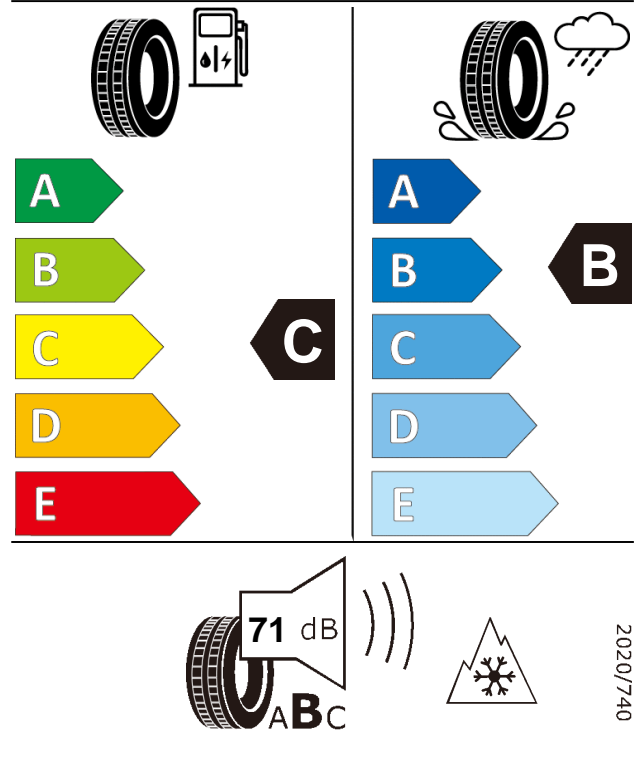

Product information sheet

Delegated Regulation (EU) 2020/740

Supplier name or trademark		GT RADIAL	
Commercial name or trade designation		MAXMILER WT2 CARGO	
Tyre type identifier	Tyre class	A3397	C2
Tyre size designation		235/65R16C	
Speed category symbol		R	
Load-capacity index (for single mounting)		115	
Load-capacity index (for dual mounting)		113	
Fuel efficiency class		C	
Wet grip class		B	
External rolling noise class	External rolling noise value	B	71 dB
Tyre for use in severe snow conditions		YES	
Load-capacity index for Additional Service Description (for single mounting)		-	
Load-capacity index for Additional Service Description (for dual mounting)		-	
Speed category symbol (for Additional Service Description)		-	
Date of start of production		17/17	
Date of end of production		-	
Supplier's address	Public Contact, Giti Tire Deutschland GmbH Hollerithallee 18a 30419 Hannover Germany		
Additional information	info in english		
EPREL number	898231		
EPREL URL	https://eprel.ec.europa.eu/qr/898231		

MAXMILER WT2 CARGO

235/65R16C

115/113R

ENERG

GT RADIAL

A3397

235/65R16C 115/113 R

C2

2020/740