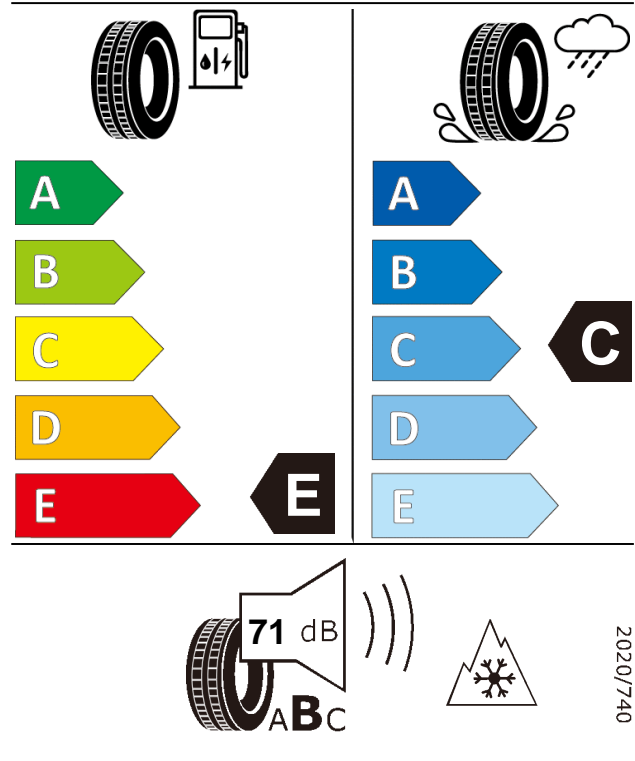

Product information sheet

Delegated Regulation (EU) 2020/740

Supplier name or trademark		GT RADIAL	
Commercial name or trade designation		MAXMILER WT2 CARGO	
Tyre type identifier	Tyre class	A3398	C2
Tyre size designation		155R12C	
Speed category symbol		R	
Load-capacity index (for single mounting)		88	
Load-capacity index (for dual mounting)		86	
Fuel efficiency class		E	
Wet grip class		C	
External rolling noise class	External rolling noise value	B	71 dB
Tyre for use in severe snow conditions		YES	
Load-capacity index for Additional Service Description (for single mounting)		-	
Load-capacity index for Additional Service Description (for dual mounting)		-	
Speed category symbol (for Additional Service Description)		-	
Date of start of production		17/17	
Date of end of production		-	
Supplier's address	Public Contact, Giti Tire Deutschland GmbH Hollerithallee 18a 30419 Hannover Germany		
Additional information	info in english		
EPREL number	898232		
EPREL URL	https://eprel.ec.europa.eu/qr/898232		

MAXMILER WT2 CARGO

155R12C

88/86R

ENERG

GT RADIAL

A3398

155R12C 88/86 R

C2

2020/740