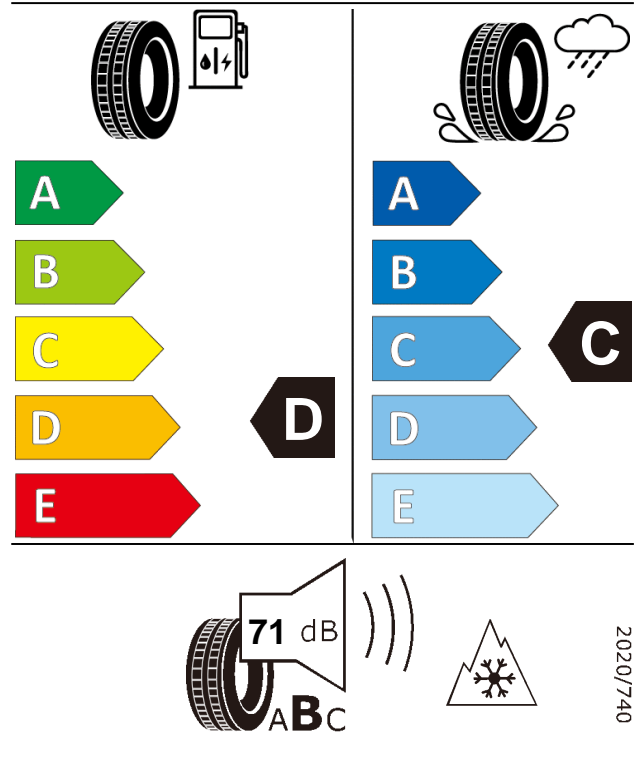

Product information sheet

Delegated Regulation (EU) 2020/740

Supplier name or trademark		GT RADIAL	
Commercial name or trade designation		MAXMILER WT2 CARGO	
Tyre type identifier	Tyre class	A3399	C2
Tyre size designation		205R14C	
Speed category symbol		Q	
Load-capacity index (for single mounting)		109	
Load-capacity index (for dual mounting)		107	
Fuel efficiency class		D	
Wet grip class		C	
External rolling noise class	External rolling noise value	B	71 dB
Tyre for use in severe snow conditions		YES	
Load-capacity index for Additional Service Description (for single mounting)		-	
Load-capacity index for Additional Service Description (for dual mounting)		-	
Speed category symbol (for Additional Service Description)		-	
Date of start of production		17/17	
Date of end of production		-	
Supplier's address		Public Contact, Giti Tire Deutschland GmbH Hollerithallee 18a 30419 Hannover Germany	
Additional information		info in english	
EPREL number		898233	
EPREL URL		https://eprel.ec.europa.eu/qr/898233	

MAXMILER WT2 CARGO

205R14C

109/107Q

ENERG

GT RADIAL

A3399

205R14C 109/107 Q

C2

2020/740