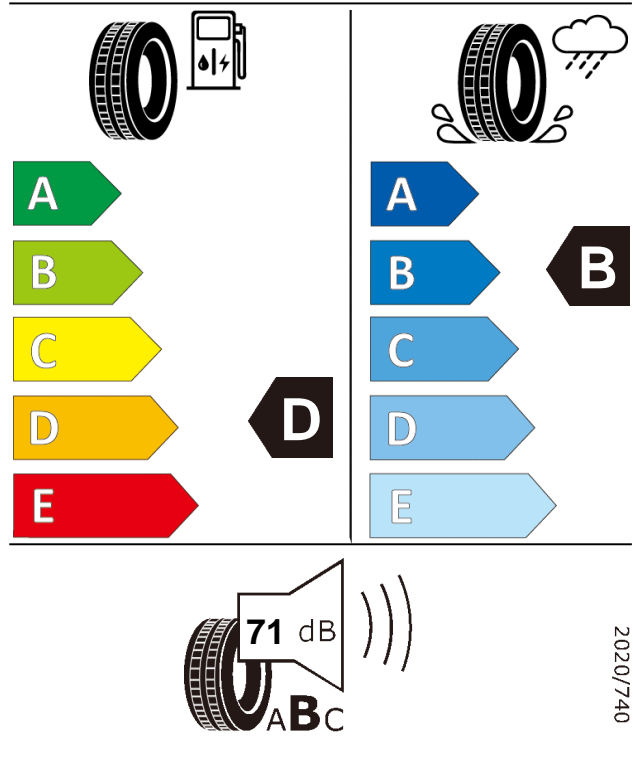

## Product information sheet

Delegated Regulation (EU) 2020/740

Supplier name or trademark		GT RADIAL	
Commercial name or trade designation		FE1 City	
Tyre type identifier	Tyre class	A3900	C1
Tyre size designation		185/55R16	
Speed category symbol		V	
Load-capacity index		87	
Fuel efficiency class		D	
Wet grip class		B	
External rolling noise class	External rolling noise value	B	71 dB
Tyre for use in severe snow conditions		NO	
Ice tyre		NO	
Load version		XL	
Date of start of production		23/19	
Date of end of production		-	
Supplier's address	Public Contact, Giti Tire Deutschland GmbH Hollerithallee 18a 30419 Hannover Germany		
Additional information	info in english		
EPREL number	898272		
EPREL URL	<a href="https://eprel.ec.europa.eu/qr/898272">https://eprel.ec.europa.eu/qr/898272</a>		

**FE1 City**  
**185/55R16**  
**87V**

**ENERG**

GT RADIAL

A3900

185/55R16 87 V XL

C1

2020/740