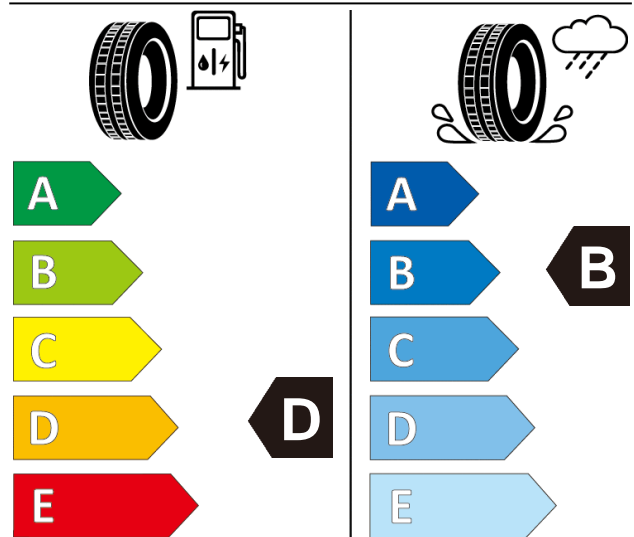

Product information sheet

Delegated Regulation (EU) 2020/740

Supplier name or trademark		GT RADIAL	
Commercial name or trade designation		FE1 City	
Tyre type identifier	Tyre class	A3911	C1
Tyre size designation		155/80R13	
Speed category symbol		T	
Load-capacity index		83	
Fuel efficiency class		D	
Wet grip class		B	
External rolling noise class	External rolling noise value	B	71 dB
Tyre for use in severe snow conditions		NO	
Ice tyre		NO	
Load version		XL	
Date of start of production		29/19	
Date of end of production		-	
Supplier's address	Public Contact, Giti Tire Deutschland GmbH Hollerithallee 18a 30419 Hannover Germany		
Additional information	info in english		
EPREL number	898274		
EPREL URL	https://eprel.ec.europa.eu/qr/898274		

FE1 City
155/80R13
83T

ENERG

GT RADIAL

A3911

155/80R13 83 T XL

C1

2020/740