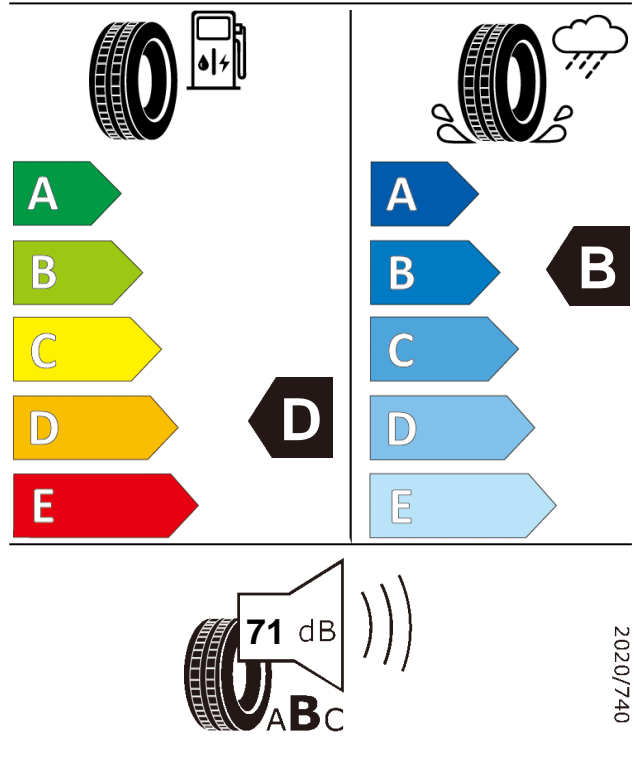

Product information sheet

Delegated Regulation (EU) 2020/740

Supplier name or trademark		GT RADIAL	
Commercial name or trade designation		FE1 City	
Tyre type identifier	Tyre class	A3916	C1
Tyre size designation		175/70R14	
Speed category symbol		T	
Load-capacity index		88	
Fuel efficiency class		D	
Wet grip class		B	
External rolling noise class	External rolling noise value	B	71 dB
Tyre for use in severe snow conditions		NO	
Ice tyre		NO	
Load version		XL	
Date of start of production		45/19	
Date of end of production		-	
Supplier's address	Public Contact, Giti Tire Deutschland GmbH Hollerithallee 18a 30419 Hannover Germany		
Additional information	info in english		
EPREL number	898279		
EPREL URL	https://eprel.ec.europa.eu/qr/898279		

FE1 City
175/70R14
88T

ENERG

GT RADIAL

A3916

175/70R14 88 T XL

C1

2020/740