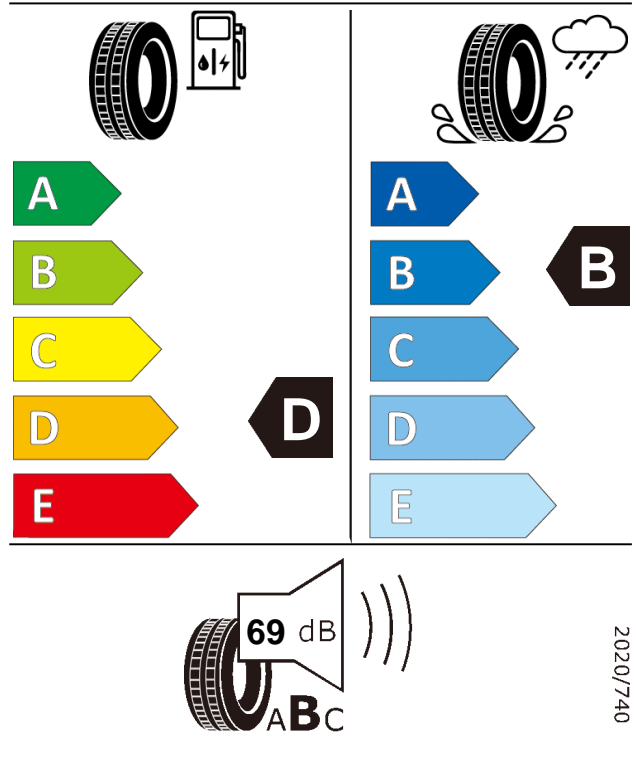

Product information sheet

Delegated Regulation (EU) 2020/740

Supplier name or trademark		GT RADIAL	
Commercial name or trade designation		FE1 City	
Tyre type identifier	Tyre class	A3921	C1
Tyre size designation		195/70R14	
Speed category symbol		H	
Load-capacity index		91	
Fuel efficiency class		D	
Wet grip class		B	
External rolling noise class	External rolling noise value	B	69 dB
Tyre for use in severe snow conditions		NO	
Ice tyre		NO	
Load version		SL	
Date of start of production		01/20	
Date of end of production		-	
Supplier's address	Public Contact, Giti Tire Deutschland GmbH Hollerithallee 18a 30419 Hannover Germany		
Additional information	info in english		
EPREL number	898284		
EPREL URL	https://eprel.ec.europa.eu/qr/898284		

FE1 City
195/70R14
91H

ENERG

GT RADIAL

A3921

195/70R14 91 H

C1

2020/740