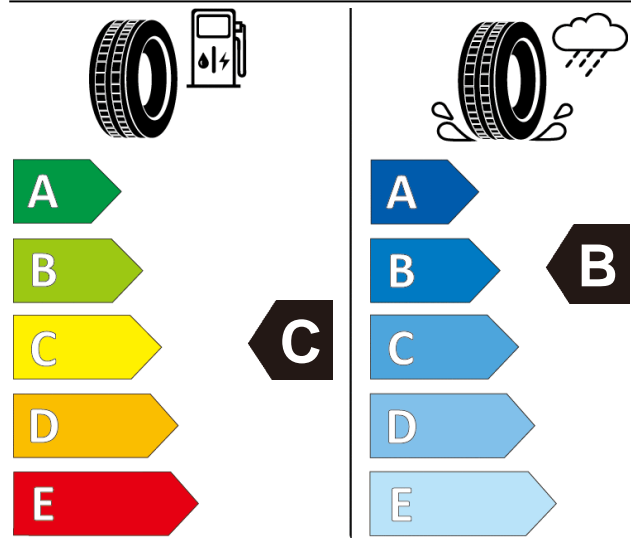

Product information sheet

Delegated Regulation (EU) 2020/740

Supplier name or trademark		GT RADIAL	
Commercial name or trade designation		4Seasons	
Tyre type identifier	Tyre class	A4045	C1
Tyre size designation		175/65R14	
Speed category symbol		T	
Load-capacity index		86	
Fuel efficiency class		C	
Wet grip class		B	
External rolling noise class	External rolling noise value	B	71 dB
Tyre for use in severe snow conditions		YES	
Ice tyre		NO	
Load version		XL	
Date of start of production		21/20	
Date of end of production		-	
Supplier's address	Public Contact, Giti Tire Deutschland GmbH Hollerithallee 18a 30419 Hannover Germany		
Additional information	info in english		
EPREL number	898317		
EPREL URL	https://eprel.ec.europa.eu/qr/898317		

4Seasons

175/65R14

86T

ENERG

GT RADIAL

A4045

175/65R14 86 T XL

C1

2020/740