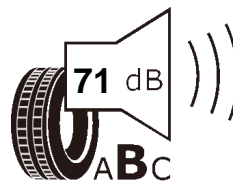

Product information sheet

Delegated Regulation (EU) 2020/740

Supplier name or trademark		GT RADIAL	
Commercial name or trade designation		4Seasons	
Tyre type identifier	Tyre class	A4045	C1
Tyre size designation		175/65R14	
Speed category symbol		T	
Load-capacity index		86	
Fuel efficiency class		C	
Wet grip class		B	
External rolling noise class	External rolling noise value	B	71 dB
Tyre for use in severe snow conditions		YES	
Ice tyre		NO	
Load version		XL	
Date of start of production		21/20	
Date of end of production		-	
Supplier's address	Public Contact, Giti Tire Deutschland GmbH Hollerithallee 18a 30419 Hannover Germany		
Additional information	info in english		
EPREL number	898317		
EPREL URL	https://eprel.ec.europa.eu/qr/898317		

4Seasons

175/65R14

86T

ENERG

GT RADIAL

A4045

175/65R14 86 T XL

C1

2020/740