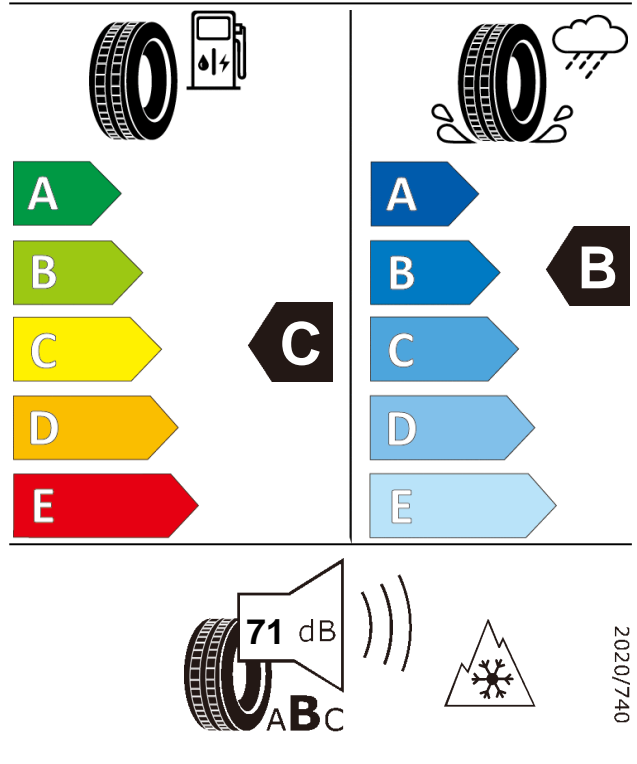

Product information sheet

Delegated Regulation (EU) 2020/740

Supplier name or trademark		GT RADIAL	
Commercial name or trade designation		4Seasons	
Tyre type identifier	Tyre class	A4047	C1
Tyre size designation		185/65R14	
Speed category symbol		T	
Load-capacity index		86	
Fuel efficiency class		C	
Wet grip class		B	
External rolling noise class	External rolling noise value	B	71 dB
Tyre for use in severe snow conditions		YES	
Ice tyre		NO	
Load version		SL	
Date of start of production		21/20	
Date of end of production		-	
Supplier's address	Public Contact, Giti Tire Deutschland GmbH Hollerithallee 18a 30419 Hannover Germany		
Additional information	info in english		
EPREL number	898319		
EPREL URL	https://eprel.ec.europa.eu/qr/898319		

4Seasons

185/65R14

86T

ENERG

GT RADIAL

A4047

185/65R14 86 T

C1

2020/740