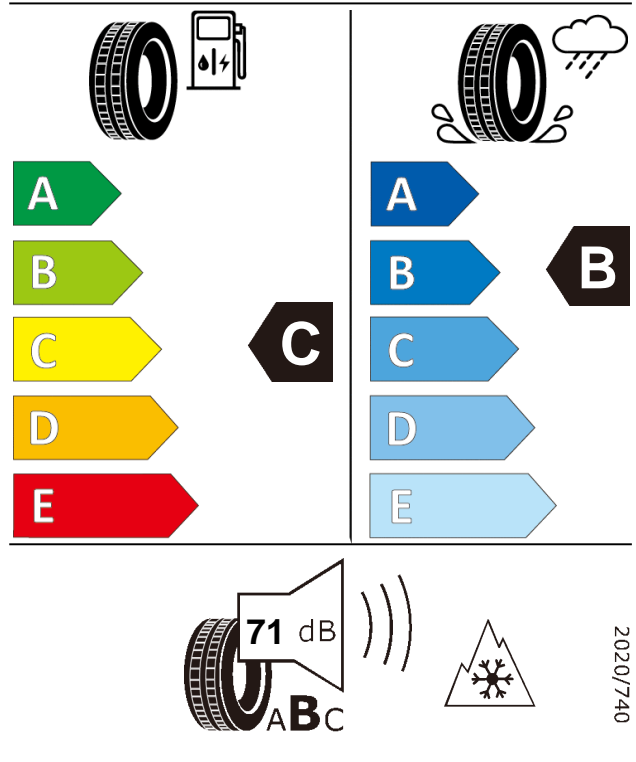

Product information sheet

Delegated Regulation (EU) 2020/740

Supplier name or trademark		GT RADIAL	
Commercial name or trade designation		4Seasons	
Tyre type identifier	Tyre class	A4050	C1
Tyre size designation		185/60R15	
Speed category symbol		H	
Load-capacity index		88	
Fuel efficiency class		C	
Wet grip class		B	
External rolling noise class	External rolling noise value	B	71 dB
Tyre for use in severe snow conditions		YES	
Ice tyre		NO	
Load version		XL	
Date of start of production		21/20	
Date of end of production		-	
Supplier's address	Public Contact, Giti Tire Deutschland GmbH Hollerithallee 18a 30419 Hannover Germany		
Additional information	info in english		
EPREL number	898322		
EPREL URL	https://eprel.ec.europa.eu/qr/898322		

4Seasons

185/60R15

88H

ENERG

GT RADIAL

A4050

185/60R15 88 H XL

C1

2020/740