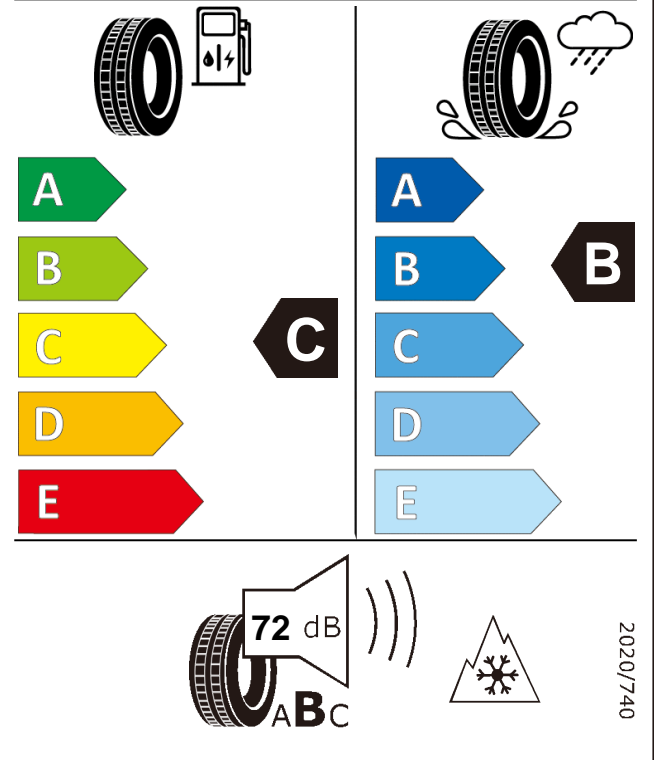

## Product information sheet

Delegated Regulation (EU) 2020/740

Supplier name or trademark		GT RADIAL	
Commercial name or trade designation		4Seasons	
Tyre type identifier	Tyre class	A4054	C1
Tyre size designation		195/60R15	
Speed category symbol		H	
Load-capacity index		88	
Fuel efficiency class		C	
Wet grip class		B	
External rolling noise class	External rolling noise value	B	72 dB
Tyre for use in severe snow conditions		YES	
Ice tyre		NO	
Load version		SL	
Date of start of production		21/20	
Date of end of production		-	
Supplier's address	Public Contact, Giti Tire Deutschland GmbH Hollerithallee 18a 30419 Hannover Germany		
Additional information	info in english		
EPREL number	898326		
EPREL URL	<a href="https://eprel.ec.europa.eu/qr/898326">https://eprel.ec.europa.eu/qr/898326</a>		

# ENERG

GT RADIAL

A4054

195/60R15 88 H

C1

2020/740