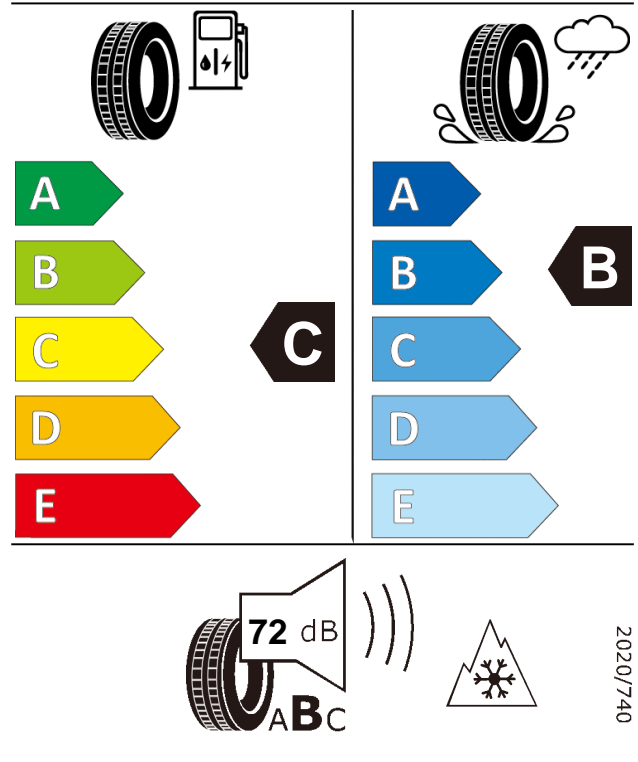

Product information sheet

Delegated Regulation (EU) 2020/740

Supplier name or trademark		GT RADIAL	
Commercial name or trade designation		4Seasons	
Tyre type identifier	Tyre class	A4057	C1
Tyre size designation		205/55R16	
Speed category symbol		V	
Load-capacity index		94	
Fuel efficiency class		C	
Wet grip class		B	
External rolling noise class	External rolling noise value	B	72 dB
Tyre for use in severe snow conditions		YES	
Ice tyre		NO	
Load version		XL	
Date of start of production		21/20	
Date of end of production		-	
Supplier's address	Public Contact, Giti Tire Deutschland GmbH Hollerithallee 18a 30419 Hannover Germany		
Additional information	info in english		
EPREL number	898329		
EPREL URL	https://eprel.ec.europa.eu/qr/898329		

4Seasons

205/55R16

94V

ENERG

GT RADIAL

A4057

205/55R16 94 V XL

C1

2020/740