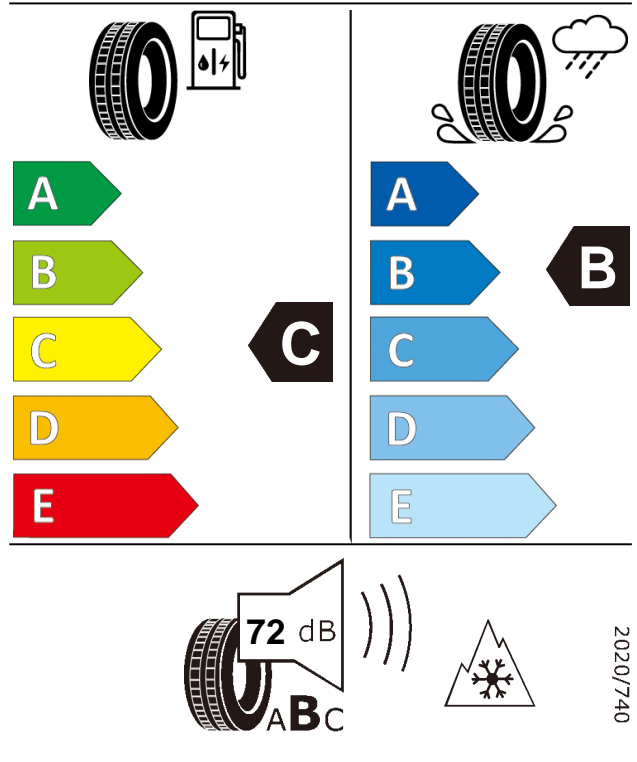

Product information sheet

Delegated Regulation (EU) 2020/740

Supplier name or trademark		GT RADIAL	
Commercial name or trade designation		4Seasons	
Tyre type identifier	Tyre class	A4059	C1
Tyre size designation		215/55R16	
Speed category symbol		V	
Load-capacity index		97	
Fuel efficiency class		C	
Wet grip class		B	
External rolling noise class	External rolling noise value	B	72 dB
Tyre for use in severe snow conditions		YES	
Ice tyre		NO	
Load version		XL	
Date of start of production		21/20	
Date of end of production		-	
Supplier's address	Public Contact, Giti Tire Deutschland GmbH Hollerithallee 18a 30419 Hannover Germany		
Additional information	info in english		
EPREL number	898331		
EPREL URL	https://eprel.ec.europa.eu/qr/898331		

4Seasons

215/55R16

97V

ENERG

GT RADIAL

A4059

215/55R16 97 V XL

C1

2020/740