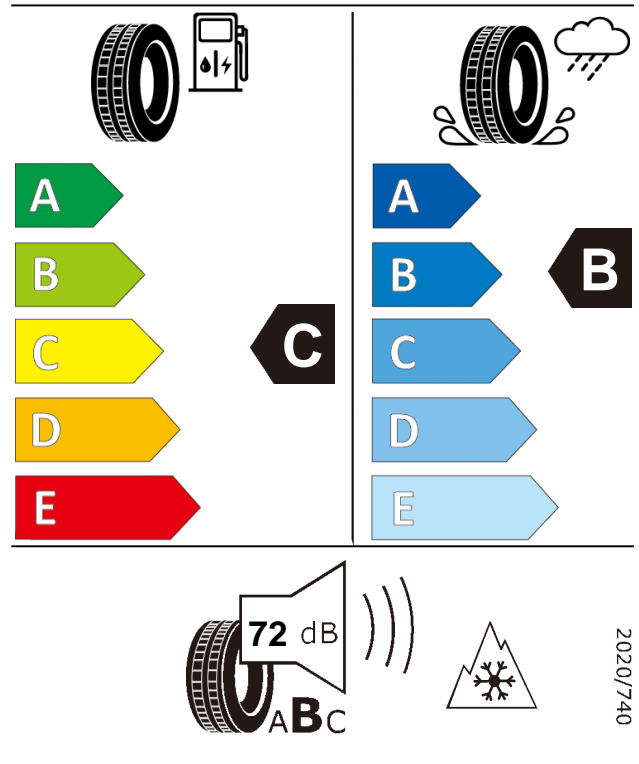

Product information sheet

Delegated Regulation (EU) 2020/740

Supplier name or trademark		GT RADIAL	
Commercial name or trade designation		4Seasons	
Tyre type identifier	Tyre class	A4066	C1
Tyre size designation		215/60R17	
Speed category symbol		V	
Load-capacity index		96	
Fuel efficiency class		C	
Wet grip class		B	
External rolling noise class	External rolling noise value	B	72 dB
Tyre for use in severe snow conditions		YES	
Ice tyre		NO	
Load version		SL	
Date of start of production		23/20	
Date of end of production		-	
Supplier's address	Public Contact, Giti Tire Deutschland GmbH Hollerithallee 18a 30419 Hannover Germany		
Additional information	info in english		
EPREL number	898338		
EPREL URL	https://eprel.ec.europa.eu/qr/898338		

4Seasons

215/60R17

96V

ENERG

GT RADIAL

A4066

215/60R17 96 V

C1

2020/740