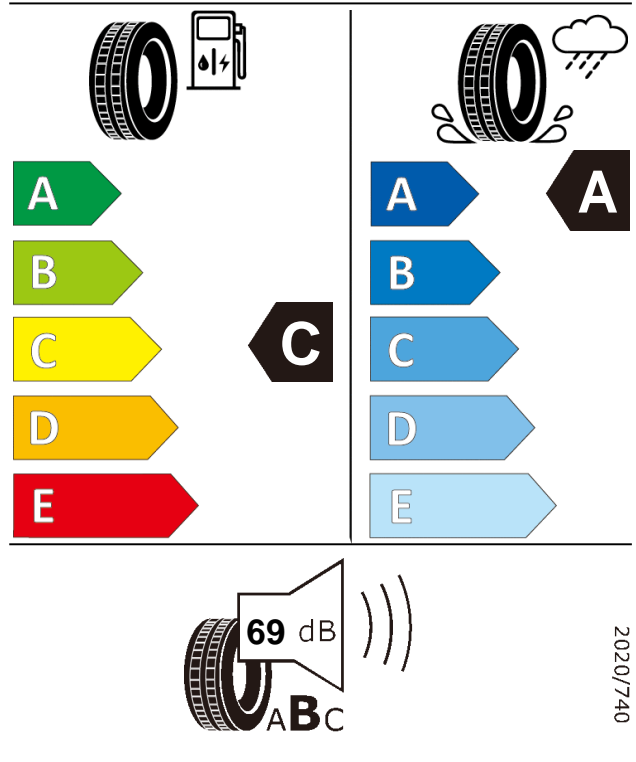

Product information sheet

Delegated Regulation (EU) 2020/740

Supplier name or trademark		GT RADIAL	
Commercial name or trade designation		FE2	
Tyre type identifier	Tyre class	A4106	C1
Tyre size designation		215/60R17	
Speed category symbol		H	
Load-capacity index		96	
Fuel efficiency class		C	
Wet grip class		A	
External rolling noise class	External rolling noise value	B	69 dB
Tyre for use in severe snow conditions		NO	
Ice tyre		NO	
Load version		SL	
Date of start of production		26/20	
Date of end of production		-	
Supplier's address	Public Contact, Giti Tire Deutschland GmbH Hollerithallee 18a 30419 Hannover Germany		
Additional information	info in english		
EPREL number	898345		
EPREL URL	https://eprel.ec.europa.eu/qr/898345		

FE2
215/60R17
96H

ENERG

GT RADIAL

A4106

215/60R17 96 H

C1

2020/740