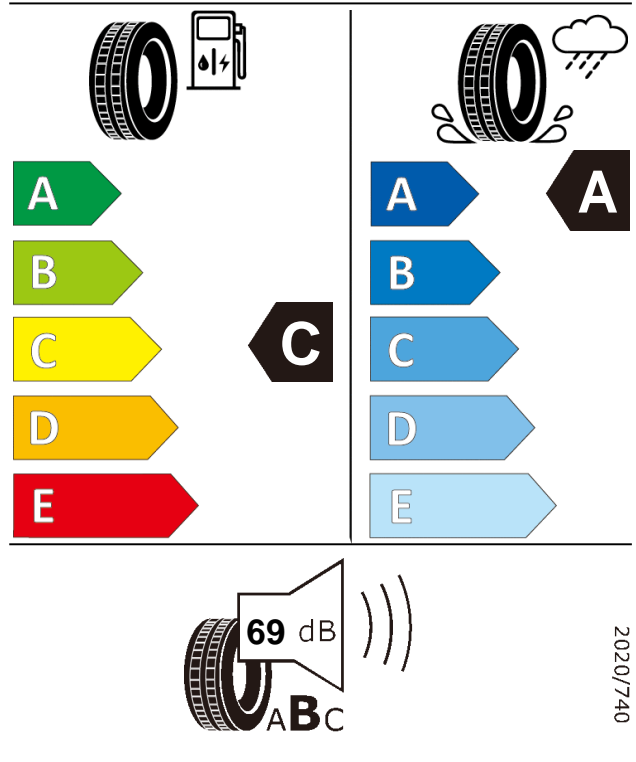

Product information sheet

Delegated Regulation (EU) 2020/740

Supplier name or trademark		GT RADIAL	
Commercial name or trade designation		FE2	
Tyre type identifier	Tyre class	A4108	C1
Tyre size designation		215/65R17	
Speed category symbol		V	
Load-capacity index		99	
Fuel efficiency class		C	
Wet grip class		A	
External rolling noise class	External rolling noise value	B	69 dB
Tyre for use in severe snow conditions		NO	
Ice tyre		NO	
Load version		SL	
Date of start of production		26/20	
Date of end of production		-	
Supplier's address	Public Contact, Giti Tire Deutschland GmbH Hollerithallee 18a 30419 Hannover Germany		
Additional information	info in english		
EPREL number	898347		
EPREL URL	https://eprel.ec.europa.eu/qr/898347		

FE2
215/65R17
99V

ENERG

GT RADIAL

A4108

215/65R17 99 V

C1

2020/740