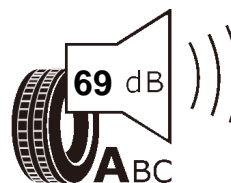

Product information sheet

Delegated Regulation (EU) 2020/740

Supplier name or trademark		GT RADIAL	
Commercial name or trade designation		FE2	
Tyre type identifier	Tyre class	A4110	C1
Tyre size designation		225/50R18	
Speed category symbol		W	
Load-capacity index		99	
Fuel efficiency class		C	
Wet grip class		A	
External rolling noise class	External rolling noise value	A	69 dB
Tyre for use in severe snow conditions		NO	
Ice tyre		NO	
Load version		XL	
Date of start of production		26/20	
Date of end of production		-	
Supplier's address	Public Contact, Giti Tire Deutschland GmbH Hollerithallee 18a 30419 Hannover Germany		
Additional information	info in english		
EPREL number	898349		
EPREL URL	https://eprel.ec.europa.eu/qr/898349		

FE2
225/50R18
99W

ENERG

GT RADIAL

A4110

225/50R18 99 W XL

C1

2020/740