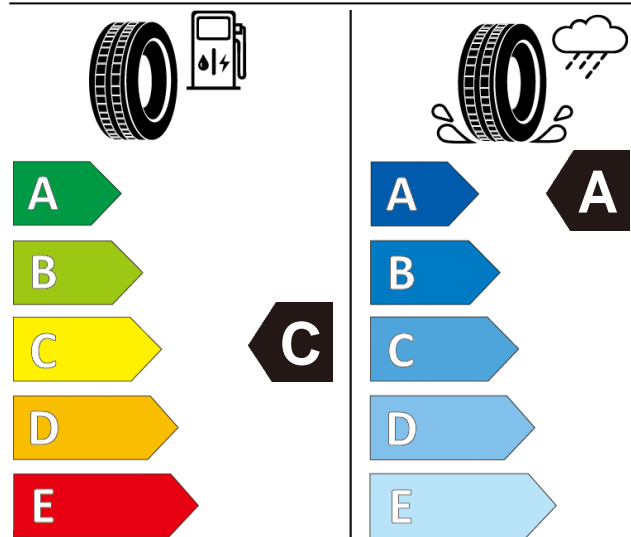

Product information sheet

Delegated Regulation (EU) 2020/740

Supplier name or trademark		GT RADIAL	
Commercial name or trade designation		FE2	
Tyre type identifier	Tyre class	A4110	C1
Tyre size designation		225/50R18	
Speed category symbol		W	
Load-capacity index		99	
Fuel efficiency class		C	
Wet grip class		A	
External rolling noise class	External rolling noise value	A	69 dB
Tyre for use in severe snow conditions		NO	
Ice tyre		NO	
Load version		XL	
Date of start of production		26/20	
Date of end of production		-	
Supplier's address	Public Contact, Giti Tire Deutschland GmbH Hollerithallee 18a 30419 Hannover Germany		
Additional information	info in english		
EPREL number	898349		
EPREL URL	https://eprel.ec.europa.eu/qr/898349		

FE2
225/50R18
99W

ENERG

GT RADIAL

A4110

225/50R18 99 W XL

C1

2020/740