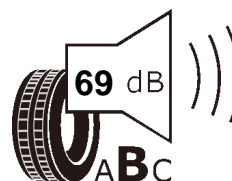

Product information sheet

Delegated Regulation (EU) 2020/740

Supplier name or trademark		GT RADIAL	
Commercial name or trade designation		FE2	
Tyre type identifier	Tyre class	A4112	C1
Tyre size designation		225/65R17	
Speed category symbol		V	
Load-capacity index		102	
Fuel efficiency class		C	
Wet grip class		A	
External rolling noise class	External rolling noise value	B	69 dB
Tyre for use in severe snow conditions		NO	
Ice tyre		NO	
Load version		SL	
Date of start of production		26/20	
Date of end of production		-	
Supplier's address	Public Contact, Giti Tire Deutschland GmbH Hollerithallee 18a 30419 Hannover Germany		
Additional information	info in english		
EPREL number	898351		
EPREL URL	https://eprel.ec.europa.eu/qr/898351		

FE2
225/65R17
102V

ENERG

GT RADIAL

A4112

225/65R17 102 V

C1

2020/740