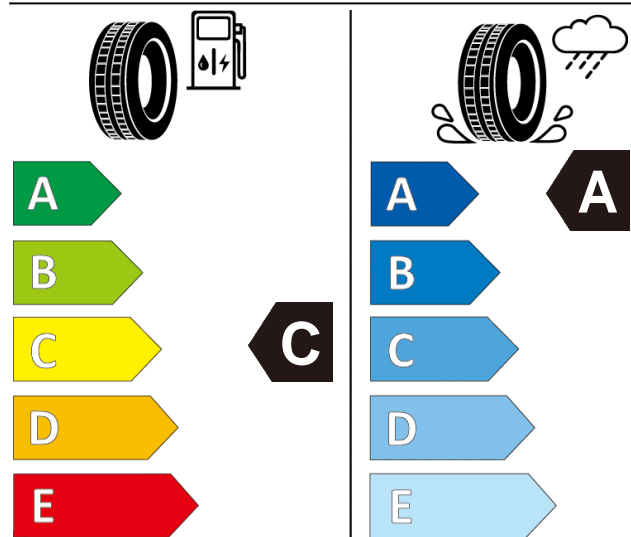

Product information sheet

Delegated Regulation (EU) 2020/740

Supplier name or trademark		GT RADIAL	
Commercial name or trade designation		FE2	
Tyre type identifier	Tyre class	A4112	C1
Tyre size designation		225/65R17	
Speed category symbol		V	
Load-capacity index		102	
Fuel efficiency class		C	
Wet grip class		A	
External rolling noise class	External rolling noise value	B	69 dB
Tyre for use in severe snow conditions		NO	
Ice tyre		NO	
Load version		SL	
Date of start of production		26/20	
Date of end of production		-	
Supplier's address	Public Contact, Giti Tire Deutschland GmbH Hollerithallee 18a 30419 Hannover Germany		
Additional information	info in english		
EPREL number	898351		
EPREL URL	https://eprel.ec.europa.eu/qr/898351		

FE2
225/65R17
102V

ENERG

GT RADIAL

A4112

225/65R17 102 V

C1

2020/740