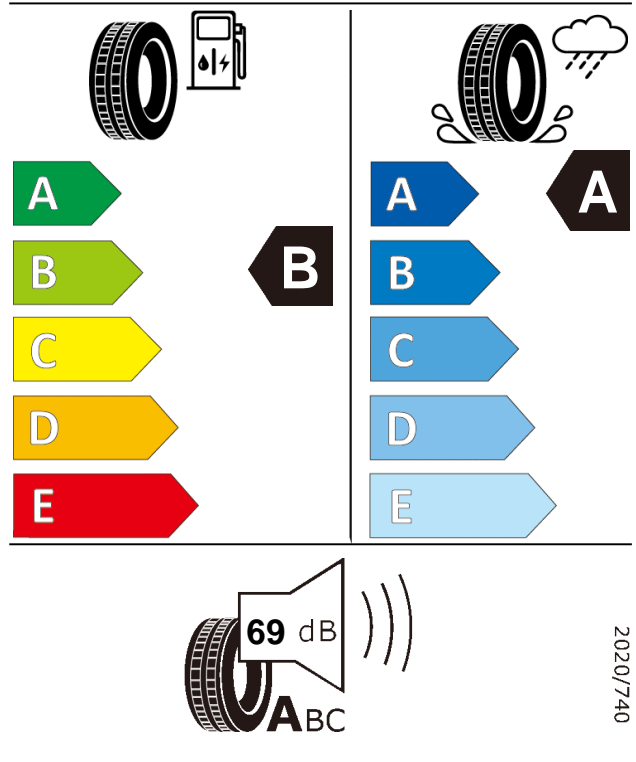

Product information sheet

Delegated Regulation (EU) 2020/740

Supplier name or trademark		GT RADIAL	
Commercial name or trade designation		FE2	
Tyre type identifier	Tyre class	A4116	C1
Tyre size designation		235/65R17	
Speed category symbol		V	
Load-capacity index		108	
Fuel efficiency class		B	
Wet grip class		A	
External rolling noise class	External rolling noise value	A	69 dB
Tyre for use in severe snow conditions		NO	
Ice tyre		NO	
Load version		XL	
Date of start of production		26/20	
Date of end of production		-	
Supplier's address	Public Contact, Giti Tire Deutschland GmbH Hollerithallee 18a 30419 Hannover Germany		
Additional information	info in english		
EPREL number	898355		
EPREL URL	https://eprel.ec.europa.eu/qr/898355		

FE2
235/65R17
108V

ENERG

GT RADIAL

A4116

235/65R17 108 V XL

C1

2020/740