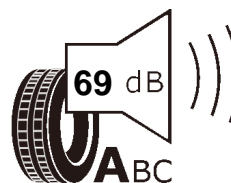

Product information sheet

Delegated Regulation (EU) 2020/740

Supplier name or trademark		GT RADIAL	
Commercial name or trade designation		SportActive 2	
Tyre type identifier	Tyre class	A4162	C1
Tyre size designation		225/40R18	
Speed category symbol		Y	
Load-capacity index		92	
Fuel efficiency class		D	
Wet grip class		A	
External rolling noise class	External rolling noise value	A	69 dB
Tyre for use in severe snow conditions		NO	
Ice tyre		NO	
Load version		XL	
Date of start of production		29/20	
Date of end of production		-	
Supplier's address	Public Contact, Giti Tire Deutschland GmbH Hollerithallee 18a 30419 Hannover Germany		
Additional information	info in english		
EPREL number	898360		
EPREL URL	https://eprel.ec.europa.eu/qr/898360		

SportActive 2

225/40R18

92Y

ENERG

GT RADIAL

A4162

225/40R18 92 Y XL

C1

2020/740