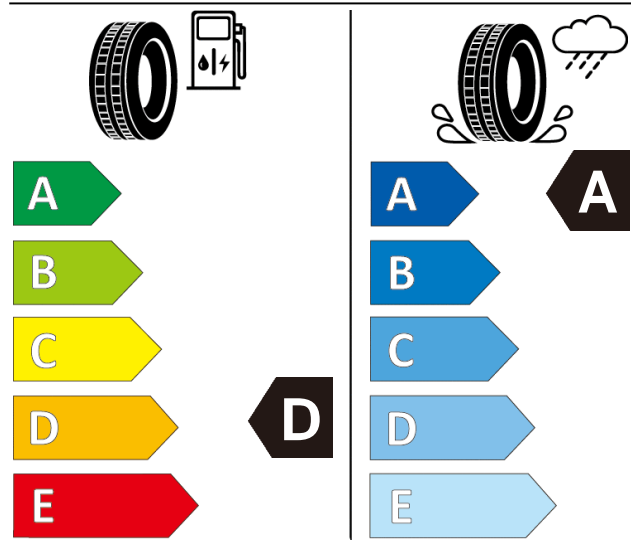

Product information sheet

Delegated Regulation (EU) 2020/740

Supplier name or trademark		GT RADIAL	
Commercial name or trade designation		SportActive 2	
Tyre type identifier	Tyre class	A4162	C1
Tyre size designation		225/40R18	
Speed category symbol		Y	
Load-capacity index		92	
Fuel efficiency class		D	
Wet grip class		A	
External rolling noise class	External rolling noise value	A	69 dB
Tyre for use in severe snow conditions		NO	
Ice tyre		NO	
Load version		XL	
Date of start of production		29/20	
Date of end of production		-	
Supplier's address	Public Contact, Giti Tire Deutschland GmbH Hollerithallee 18a 30419 Hannover Germany		
Additional information	info in english		
EPREL number	898360		
EPREL URL	https://eprel.ec.europa.eu/qr/898360		

SportActive 2

225/40R18

92Y

ENERG

GT RADIAL

A4162

225/40R18 92 Y XL

C1