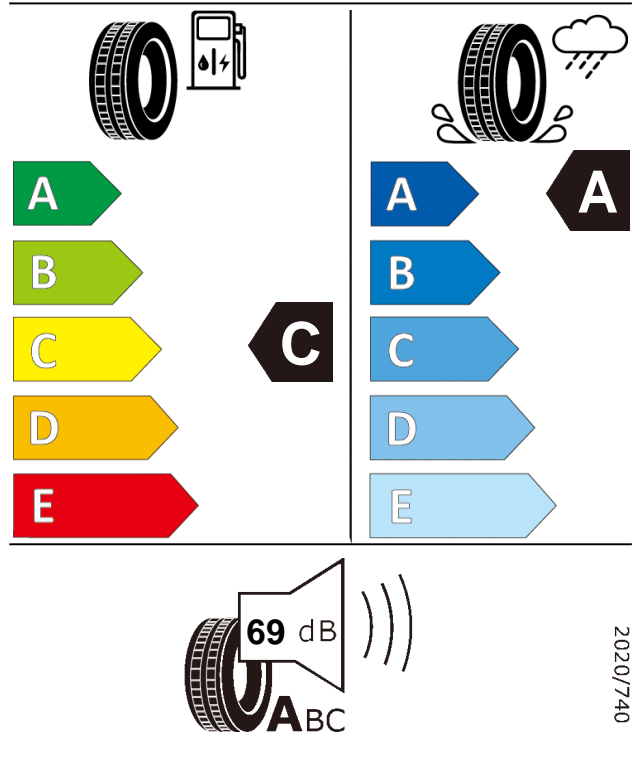

Product information sheet

Delegated Regulation (EU) 2020/740

Supplier name or trademark		GT RADIAL	
Commercial name or trade designation		SportActive 2	
Tyre type identifier	Tyre class	A4170	C1
Tyre size designation		245/45R18	
Speed category symbol		Y	
Load-capacity index		100	
Fuel efficiency class		C	
Wet grip class		A	
External rolling noise class	External rolling noise value	A	69 dB
Tyre for use in severe snow conditions		NO	
Ice tyre		NO	
Load version		XL	
Date of start of production		29/20	
Date of end of production		-	
Supplier's address	Public Contact, Giti Tire Deutschland GmbH Hollerithallee 18a 30419 Hannover Germany		
Additional information	info in english		
EPREL number	898368		
EPREL URL	https://eprel.ec.europa.eu/qr/898368		

SportActive 2

245/45R18

100Y

ENERG

GT RADIAL

A4170

245/45R18 100 Y XL

C1

2020/740