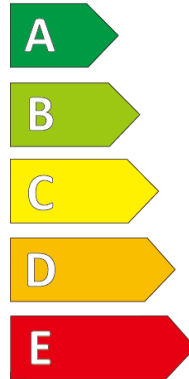

Product information sheet

Delegated Regulation (EU) 2020/740

Supplier name or trademark		Giti Tire	
Commercial name or trade designation		GitiWinterW2	
Tyre type identifier	Tyre class	A4269	C1
Tyre size designation		215/60R17	
Speed category symbol		H	
Load-capacity index		96	
Fuel efficiency class		D	
Wet grip class		B	
External rolling noise class	External rolling noise value	B	71 dB
Tyre for use in severe snow conditions		YES	
Ice tyre		NO	
Load version		SL	
Date of start of production		51/20	
Date of end of production		-	
Supplier's address	Public Contact, Giti Tire Deutschland GmbH Hollerithallee 18a 30419 Hannover Germany		
Additional information	info in english		
EPREL number	669088		
EPREL URL	https://eprel.ec.europa.eu/qr/669088		

GitiWinterW2 215/60R17 96H

ENERG

Giti Tire

A4269

215/60R17 96 H

C1

2020/740