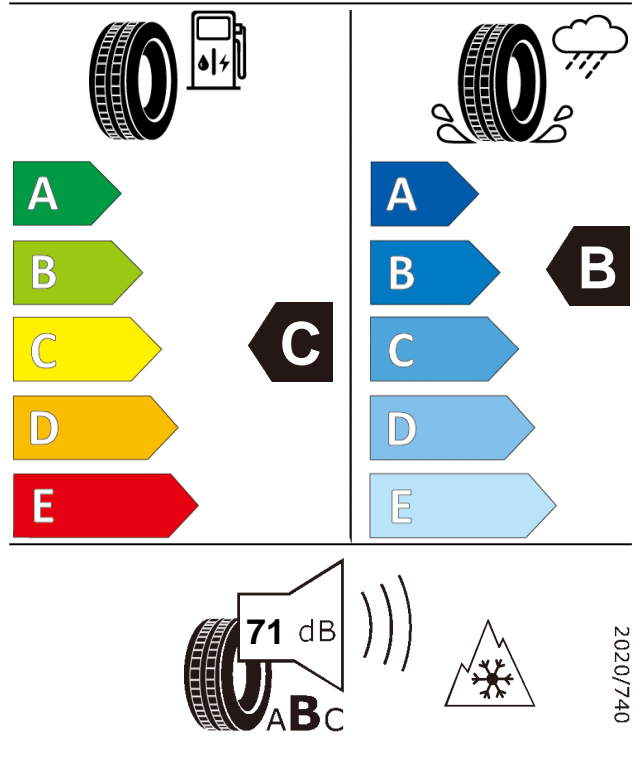

Product information sheet

Delegated Regulation (EU) 2020/740

Supplier name or trademark		GT RADIAL	
Commercial name or trade designation		4Seasons	
Tyre type identifier	Tyre class	A4295	C1
Tyre size designation		185/65R15	
Speed category symbol		H	
Load-capacity index		92	
Fuel efficiency class		C	
Wet grip class		B	
External rolling noise class	External rolling noise value	B	71 dB
Tyre for use in severe snow conditions		YES	
Ice tyre		NO	
Load version		XL	
Date of start of production		52/20	
Date of end of production		-	
Supplier's address	Public Contact, Giti Tire Deutschland GmbH Hollerithallee 18a 30419 Hannover Germany		
Additional information	info in english		
EPREL number	898373		
EPREL URL	https://eprel.ec.europa.eu/qr/898373		

4Seasons

185/65R15

92H

ENERG

GT RADIAL

A4295

185/65R15 92 H XL

C1

2020/740