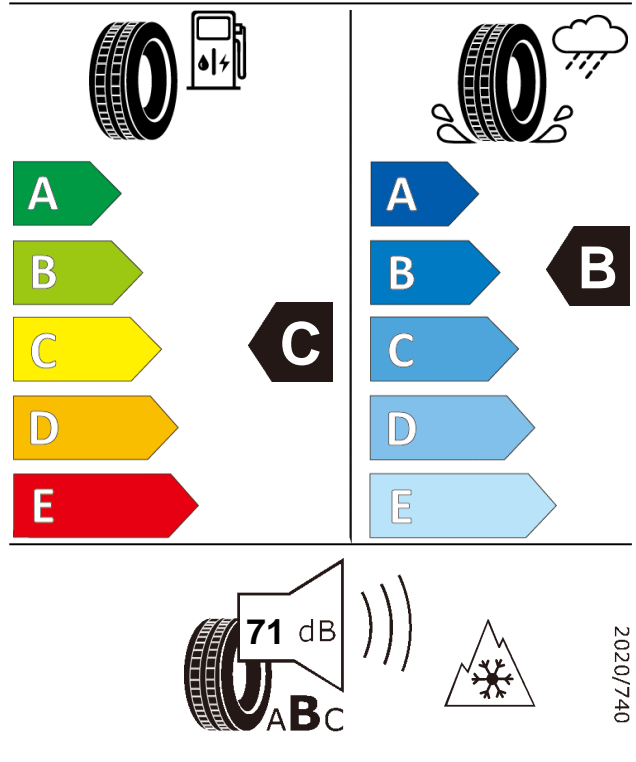

Product information sheet

Delegated Regulation (EU) 2020/740

Supplier name or trademark		GT RADIAL	
Commercial name or trade designation		4Seasons	
Tyre type identifier	Tyre class	A4296	C1
Tyre size designation		185/55R15	
Speed category symbol		H	
Load-capacity index		86	
Fuel efficiency class		C	
Wet grip class		B	
External rolling noise class	External rolling noise value	B	71 dB
Tyre for use in severe snow conditions		YES	
Ice tyre		NO	
Load version		XL	
Date of start of production		52/20	
Date of end of production		-	
Supplier's address	Public Contact, Giti Tire Deutschland GmbH Hollerithallee 18a 30419 Hannover Germany		
Additional information	info in english		
EPREL number	898374		
EPREL URL	https://eprel.ec.europa.eu/qr/898374		

4Seasons

185/55R15

86H

ENERG

GT RADIAL

A4296

185/55R15 86 H XL

C1

2020/740