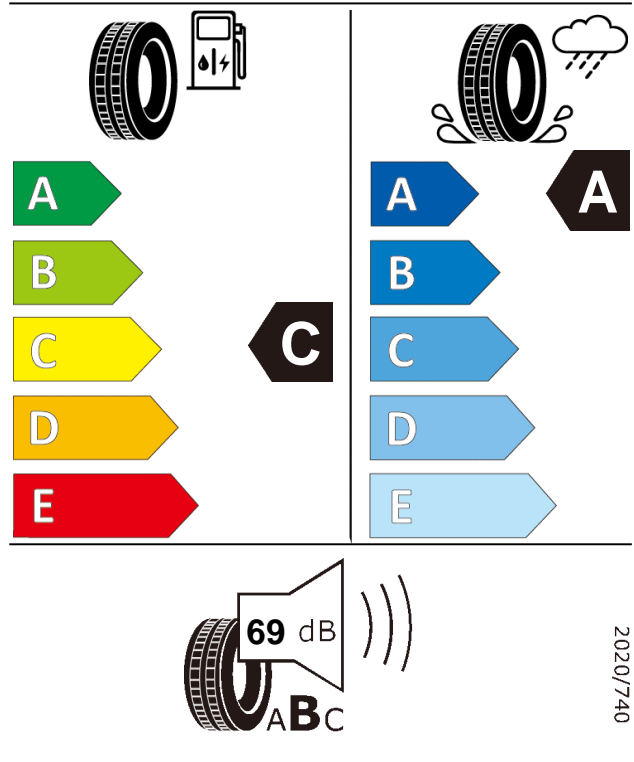

Product information sheet

Delegated Regulation (EU) 2020/740

Supplier name or trademark		GT RADIAL	
Commercial name or trade designation		FE2	
Tyre type identifier	Tyre class	A4345	C1
Tyre size designation		205/55R16	
Speed category symbol		H	
Load-capacity index		91	
Fuel efficiency class		C	
Wet grip class		A	
External rolling noise class	External rolling noise value	B	69 dB
Tyre for use in severe snow conditions		NO	
Ice tyre		NO	
Load version		SL	
Date of start of production		10/21	
Date of end of production		-	
Supplier's address	Public Contact, Giti Tire Deutschland GmbH Hollerithallee 18a 30419 Hannover Germany		
Additional information	info in english		
EPREL number	898379		
EPREL URL	https://eprel.ec.europa.eu/qr/898379		

FE2
205/55R16
91H

ENERG

GT RADIAL

A4345

205/55R16 91 H

C1

2020/740