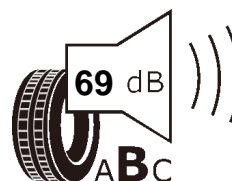

Product information sheet

Delegated Regulation (EU) 2020/740

Supplier name or trademark		GT RADIAL	
Commercial name or trade designation		FE2	
Tyre type identifier	Tyre class	A4351	C1
Tyre size designation		215/55R17	
Speed category symbol		W	
Load-capacity index		94	
Fuel efficiency class		C	
Wet grip class		A	
External rolling noise class	External rolling noise value	B	69 dB
Tyre for use in severe snow conditions		NO	
Ice tyre		NO	
Load version		SL	
Date of start of production		10/21	
Date of end of production		-	
Supplier's address	Public Contact, Giti Tire Deutschland GmbH Hollerithallee 18a 30419 Hannover Germany		
Additional information	info in english		
EPREL number	898380		
EPREL URL	https://eprel.ec.europa.eu/qr/898380		

FE2
215/55R17
94W

ENERG

GT RADIAL

A4351

215/55R17 94 W

C1

2020/740