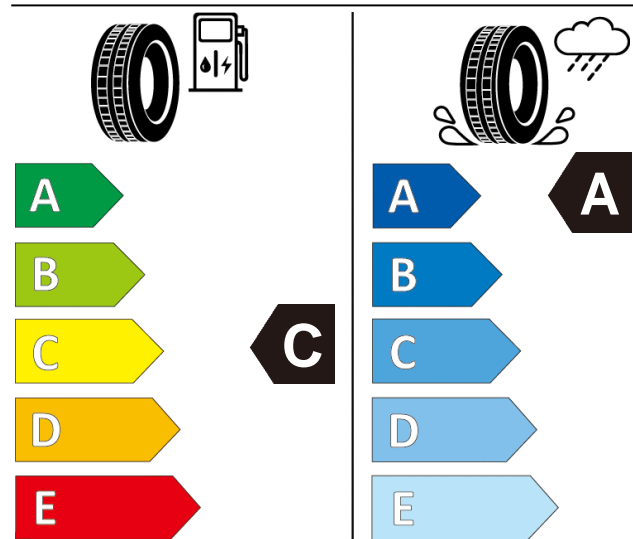

Product information sheet

Delegated Regulation (EU) 2020/740

Supplier name or trademark		GT RADIAL	
Commercial name or trade designation		FE2	
Tyre type identifier	Tyre class	A4351	C1
Tyre size designation		215/55R17	
Speed category symbol		W	
Load-capacity index		94	
Fuel efficiency class		C	
Wet grip class		A	
External rolling noise class	External rolling noise value	B	69 dB
Tyre for use in severe snow conditions		NO	
Ice tyre		NO	
Load version		SL	
Date of start of production		10/21	
Date of end of production		-	
Supplier's address	Public Contact, Giti Tire Deutschland GmbH Hollerithallee 18a 30419 Hannover Germany		
Additional information	info in english		
EPREL number	898380		
EPREL URL	https://eprel.ec.europa.eu/qr/898380		

FE2
215/55R17
94W

ENERG

GT RADIAL

A4351

215/55R17 94 W

C1

2020/740