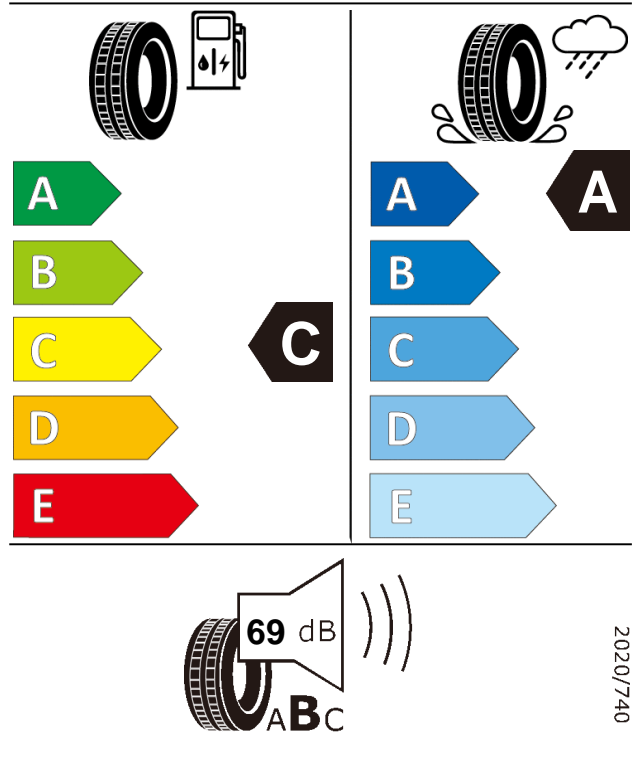

Product information sheet

Delegated Regulation (EU) 2020/740

Supplier name or trademark		GT RADIAL	
Commercial name or trade designation		FE2	
Tyre type identifier	Tyre class	A4355	C1
Tyre size designation		225/55R18	
Speed category symbol		V	
Load-capacity index		98	
Fuel efficiency class		C	
Wet grip class		A	
External rolling noise class	External rolling noise value	B	69 dB
Tyre for use in severe snow conditions		NO	
Ice tyre		NO	
Load version		SL	
Date of start of production		10/21	
Date of end of production		-	
Supplier's address	Public Contact, Giti Tire Deutschland GmbH Hollerithallee 18a 30419 Hannover Germany		
Additional information	info in english		
EPREL number	981282		
EPREL URL	https://eprel.ec.europa.eu/qr/981282		

FE2
225/55R18
98V

ENERG

GT RADIAL

A4355

225/55R18 98 V

C1

2020/740