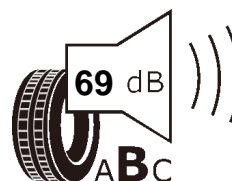

Product information sheet

Delegated Regulation (EU) 2020/740

Supplier name or trademark		GT RADIAL	
Commercial name or trade designation		FE2	
Tyre type identifier	Tyre class	A4357	C1
Tyre size designation		225/60R18	
Speed category symbol		V	
Load-capacity index		100	
Fuel efficiency class		C	
Wet grip class		A	
External rolling noise class	External rolling noise value	B	69 dB
Tyre for use in severe snow conditions		NO	
Ice tyre		NO	
Load version		SL	
Date of start of production		10/21	
Date of end of production		-	
Supplier's address	Public Contact, Giti Tire Deutschland GmbH Hollerithallee 18a 30419 Hannover Germany		
Additional information	info in english		
EPREL number	981284		
EPREL URL	https://eprel.ec.europa.eu/qr/981284		

FE2
225/60R18
100V

ENERG

GT RADIAL

A4357

225/60R18 100 V

C1

2020/740