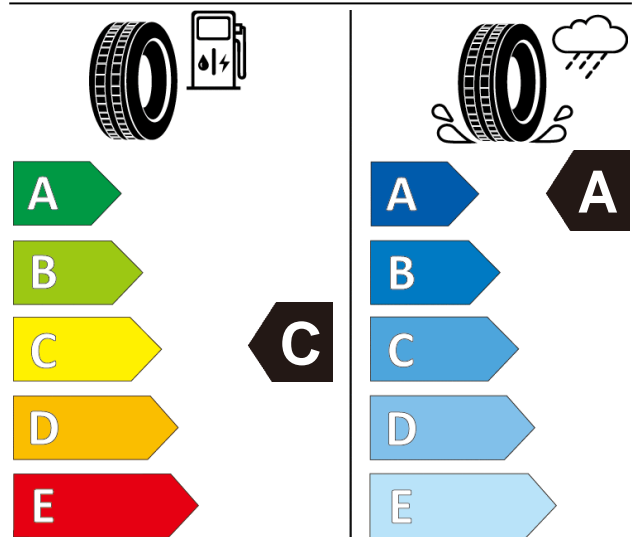

## Product information sheet

Delegated Regulation (EU) 2020/740

Supplier name or trademark		GT RADIAL	
Commercial name or trade designation		FE2	
Tyre type identifier	Tyre class	A4357	C1
Tyre size designation		225/60R18	
Speed category symbol		V	
Load-capacity index		100	
Fuel efficiency class		C	
Wet grip class		A	
External rolling noise class	External rolling noise value	B	69 dB
Tyre for use in severe snow conditions		NO	
Ice tyre		NO	
Load version		SL	
Date of start of production		10/21	
Date of end of production		-	
Supplier's address	Public Contact, Giti Tire Deutschland GmbH Hollerithallee 18a 30419 Hannover Germany		
Additional information	info in english		
EPREL number	981284		
EPREL URL	<a href="https://eprel.ec.europa.eu/qr/981284">https://eprel.ec.europa.eu/qr/981284</a>		

**FE2**  
**225/60R18**  
**100V**

**ENERG**

GT RADIAL

A4357

225/60R18 100 V

C1

2020/740