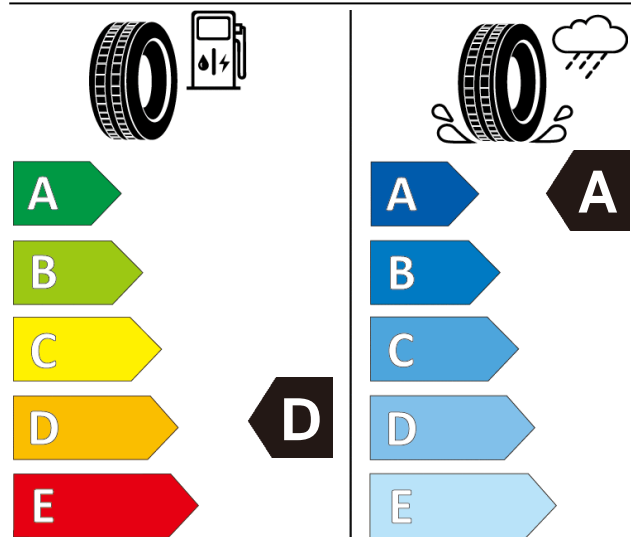

Product information sheet

Delegated Regulation (EU) 2020/740

Supplier name or trademark		GT RADIAL	
Commercial name or trade designation		SportActive 2	
Tyre type identifier	Tyre class	A4401	C1
Tyre size designation		215/45R16	
Speed category symbol		V	
Load-capacity index		90	
Fuel efficiency class		D	
Wet grip class		A	
External rolling noise class	External rolling noise value	A	69 dB
Tyre for use in severe snow conditions		NO	
Ice tyre		NO	
Load version		XL	
Date of start of production		16/21	
Date of end of production		-	
Supplier's address	Public Contact, Giti Tire Deutschland GmbH Hollerithallee 18a 30419 Hannover Germany		
Additional information	info in english		
EPREL number	1066032		
EPREL URL	https://eprel.ec.europa.eu/qr/1066032		

SportActive 2

215/45R16

90V

ENERG

GT RADIAL

A4401

215/45R16 90 V XL

C1