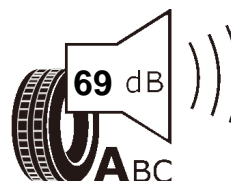

Product information sheet

Delegated Regulation (EU) 2020/740

Supplier name or trademark		GT RADIAL	
Commercial name or trade designation		SportActive 2	
Tyre type identifier	Tyre class	A4401	C1
Tyre size designation		215/45R16	
Speed category symbol		V	
Load-capacity index		90	
Fuel efficiency class		D	
Wet grip class		A	
External rolling noise class	External rolling noise value	A	69 dB
Tyre for use in severe snow conditions		NO	
Ice tyre		NO	
Load version		XL	
Date of start of production		16/21	
Date of end of production		-	
Supplier's address	Public Contact, Giti Tire Deutschland GmbH Hollerithallee 18a 30419 Hannover Germany		
Additional information	info in english		
EPREL number	1066032		
EPREL URL	https://eprel.ec.europa.eu/qr/1066032		

SportActive 2

215/45R16

90V

ENERG

GT RADIAL

A4401

215/45R16 90 V XL

C1

2020/740