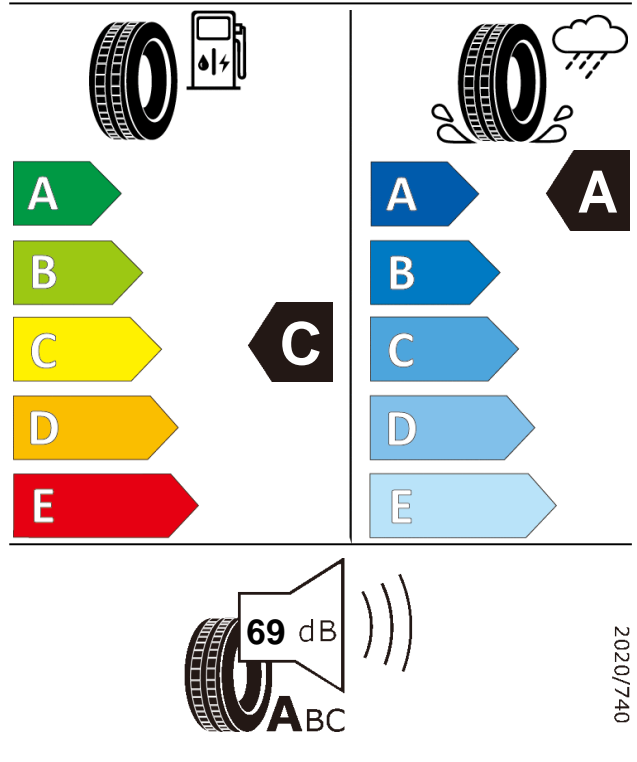

## Product information sheet

Delegated Regulation (EU) 2020/740

Supplier name or trademark		GT RADIAL	
Commercial name or trade designation		SportActive 2	
Tyre type identifier	Tyre class	A4405	C1
Tyre size designation		225/45R19	
Speed category symbol		Y	
Load-capacity index		96	
Fuel efficiency class		C	
Wet grip class		A	
External rolling noise class	External rolling noise value	A	69 dB
Tyre for use in severe snow conditions		NO	
Ice tyre		NO	
Load version		XL	
Date of start of production		16/21	
Date of end of production		-	
Supplier's address	Public Contact, Giti Tire Deutschland GmbH Hollerithallee 18a 30419 Hannover Germany		
Additional information	info in english		
EPREL number	1066036		
EPREL URL	<a href="https://eprel.ec.europa.eu/qr/1066036">https://eprel.ec.europa.eu/qr/1066036</a>		

# ENERG

GT RADIAL

A4405

225/45R19 96 Y XL

C1

2020/740