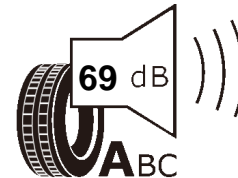

A

A

A

B

B

C

C

C

D

D

E

E