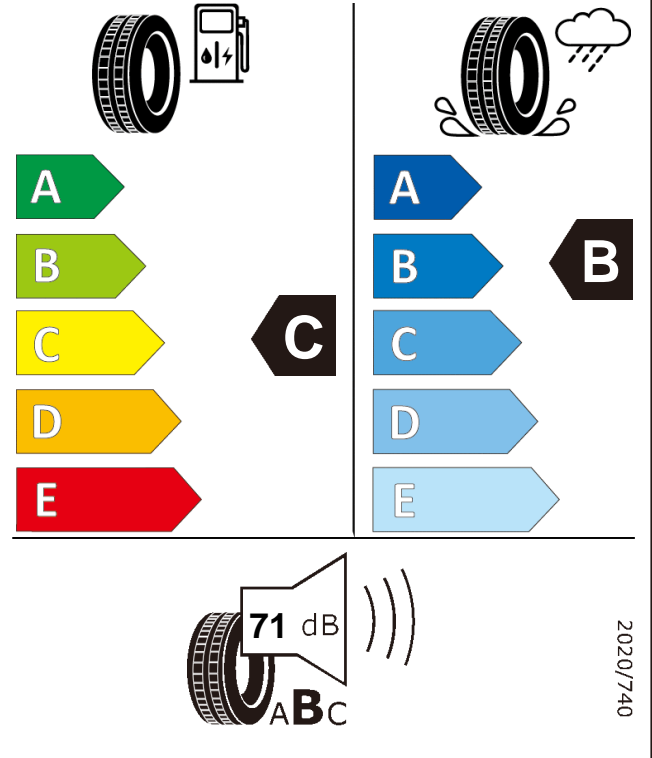

Product information sheet

Delegated Regulation (EU) 2020/740

Supplier name or trademark		GT RADIAL	
Commercial name or trade designation		MAXMILER Pro	
Tyre type identifier	Tyre class	A4525	C2
Tyre size designation		195R14C	
Speed category symbol		R	
Load-capacity index (for single mounting)		106	
Load-capacity index (for dual mounting)		104	
Fuel efficiency class		C	
Wet grip class		B	
External rolling noise class	External rolling noise value	B	71 dB
Tyre for use in severe snow conditions		NO	
Load-capacity index for Additional Service Description (for single mounting)		-	
Load-capacity index for Additional Service Description (for dual mounting)		-	
Speed category symbol (for Additional Service Description)		-	
Date of start of production		19/21	
Date of end of production		-	
Supplier's address	Public Contact, Giti Tire Deutschland GmbH Hollerithallee 18a 30419 Hannover Germany		
Additional information	info in english		
EPREL number	898383		
EPREL URL	https://eprel.ec.europa.eu/qr/898383		

MAXMILER Pro 195R14C 106/104R

ENERG

GT RADIAL

A4525

195R14C 106/104 R

C2

2020/740