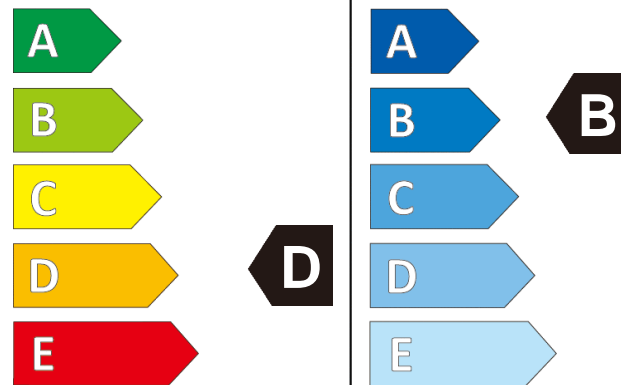

Product information sheet

Delegated Regulation (EU) 2020/740

Supplier name or trademark		GT RADIAL	
Commercial name or trade designation		MAXMILER Pro	
Tyre type identifier	Tyre class	A4538	C2
Tyre size designation		235/60R17C	
Speed category symbol		R	
Load-capacity index (for single mounting)		117	
Load-capacity index (for dual mounting)		115	
Fuel efficiency class		D	
Wet grip class		B	
External rolling noise class	External rolling noise value	B	71 dB
Tyre for use in severe snow conditions		NO	
Load-capacity index for Additional Service Description (for single mounting)		-	
Load-capacity index for Additional Service Description (for dual mounting)		-	
Speed category symbol (for Additional Service Description)		-	
Date of start of production		19/21	
Date of end of production		-	
Supplier's address	Public Contact, Giti Tire Deutschland GmbH Hollerithallee 18a 30419 Hannover Germany		
Additional information	info in english		
EPREL number	898396		
EPREL URL	https://eprel.ec.europa.eu/qr/898396		

MAXMILER Pro 235/60R17C 117/115R

ENERG

GT RADIAL

A4538

235/60R17C 117/115 R

C2

2020/740