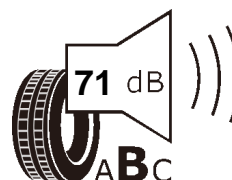

Product information sheet

Delegated Regulation (EU) 2020/740

Supplier name or trademark		GT RADIAL	
Commercial name or trade designation		MAXMILER Pro	
Tyre type identifier	Tyre class	A4538	C2
Tyre size designation		235/60R17C	
Speed category symbol		R	
Load-capacity index (for single mounting)		117	
Load-capacity index (for dual mounting)		115	
Fuel efficiency class		D	
Wet grip class		B	
External rolling noise class	External rolling noise value	B	71 dB
Tyre for use in severe snow conditions		NO	
Load-capacity index for Additional Service Description (for single mounting)		-	
Load-capacity index for Additional Service Description (for dual mounting)		-	
Speed category symbol (for Additional Service Description)		-	
Date of start of production		19/21	
Date of end of production		-	
Supplier's address	Public Contact, Giti Tire Deutschland GmbH Hollerithallee 18a 30419 Hannover Germany		
Additional information	info in english		
EPREL number	898396		
EPREL URL	https://eprel.ec.europa.eu/qr/898396		

MAXMILER Pro 235/60R17C 117/115R

ENERG

GT RADIAL

A4538

235/60R17C 117/115 R

C2

2020/740