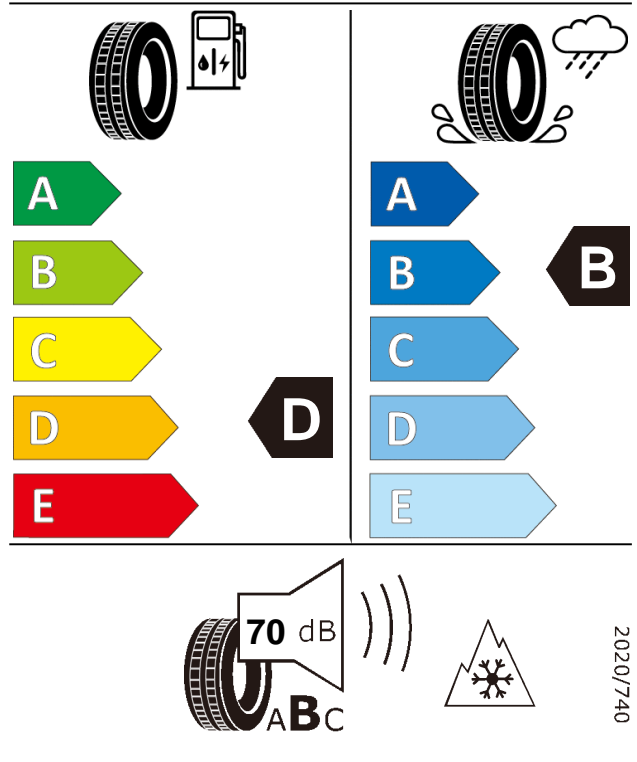

Product information sheet

Delegated Regulation (EU) 2020/740

Supplier name or trademark		GT RADIAL	
Commercial name or trade designation		WINTERPRO2 SPORT	
Tyre type identifier	Tyre class	A4816	C1
Tyre size designation		205/45R17	
Speed category symbol		V	
Load-capacity index		88	
Fuel efficiency class		D	
Wet grip class		B	
External rolling noise class	External rolling noise value	B	70 dB
Tyre for use in severe snow conditions		YES	
Ice tyre		NO	
Load version		XL	
Date of start of production		12/23	
Date of end of production		-	
Supplier's address	Public Contact, Giti Tire Deutschland GmbH Hollerithallee 18a 30419 Hannover Germany		
Additional information	info in english		
EPREL number	1547369		
EPREL URL	https://eprel.ec.europa.eu/qr/1547369		

WINTERPRO2 SPORT

205/45R17

88V

ENERG

GT RADIAL

A4816

205/45R17 88 V XL

C1