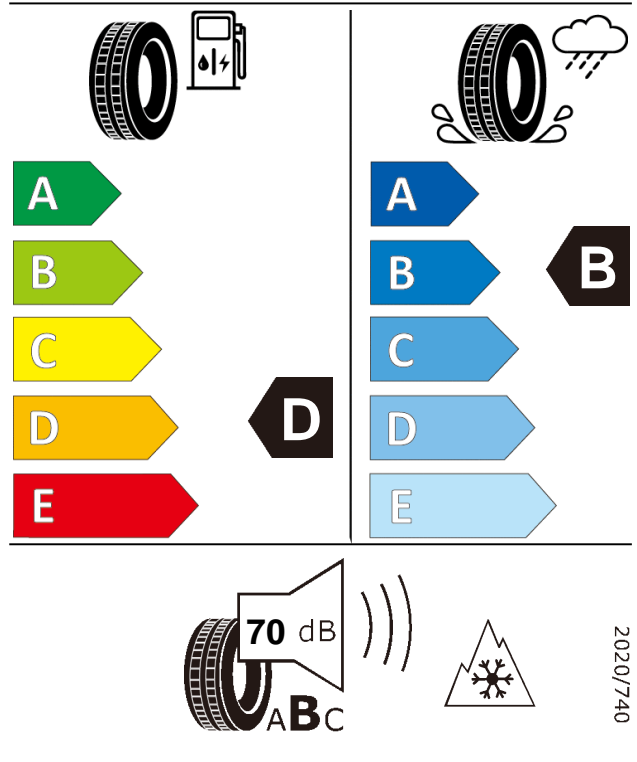

Product information sheet

Delegated Regulation (EU) 2020/740

Supplier name or trademark		GT RADIAL	
Commercial name or trade designation		WINTERPRO2 SPORT	
Tyre type identifier	Tyre class	A4821	C1
Tyre size designation		225/45R18	
Speed category symbol		V	
Load-capacity index		95	
Fuel efficiency class		D	
Wet grip class		B	
External rolling noise class	External rolling noise value	B	70 dB
Tyre for use in severe snow conditions		YES	
Ice tyre		NO	
Load version		XL	
Date of start of production		10/23	
Date of end of production		-	
Supplier's address	Public Contact, Giti Tire Deutschland GmbH Hollerithallee 18a 30419 Hannover Germany		
Additional information	info in english		
EPREL number	1547374		
EPREL URL	https://eprel.ec.europa.eu/qr/1547374		

WINTERPRO2 SPORT

225/45R18

95V

ENERG

GT RADIAL

A4821

225/45R18 95 V XL

C1