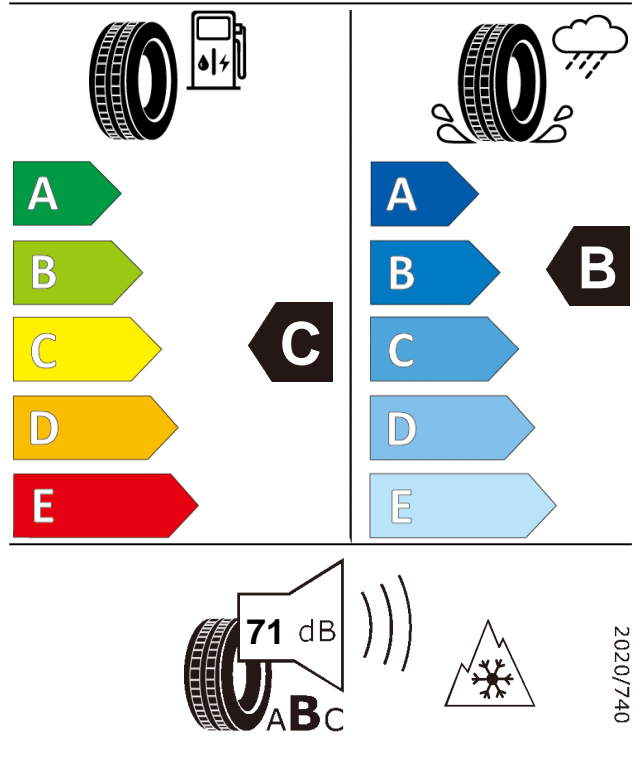

Product information sheet

Delegated Regulation (EU) 2020/740

Supplier name or trademark		GT RADIAL	
Commercial name or trade designation		WINTERPRO2 SPORT	
Tyre type identifier	Tyre class	A4823	C1
Tyre size designation		235/50R18	
Speed category symbol		V	
Load-capacity index		101	
Fuel efficiency class		C	
Wet grip class		B	
External rolling noise class	External rolling noise value	B	71 dB
Tyre for use in severe snow conditions		YES	
Ice tyre		NO	
Load version		XL	
Date of start of production		14/23	
Date of end of production		-	
Supplier's address	Public Contact, Giti Tire Deutschland GmbH Hollerithallee 18a 30419 Hannover Germany		
Additional information	info in english		
EPREL number	1573461		
EPREL URL	https://eprel.ec.europa.eu/qr/1573461		

WINTERPRO2 SPORT

235/50R18

101V

ENERG

GT RADIAL

A4823

235/50R18 101 V XL

C1