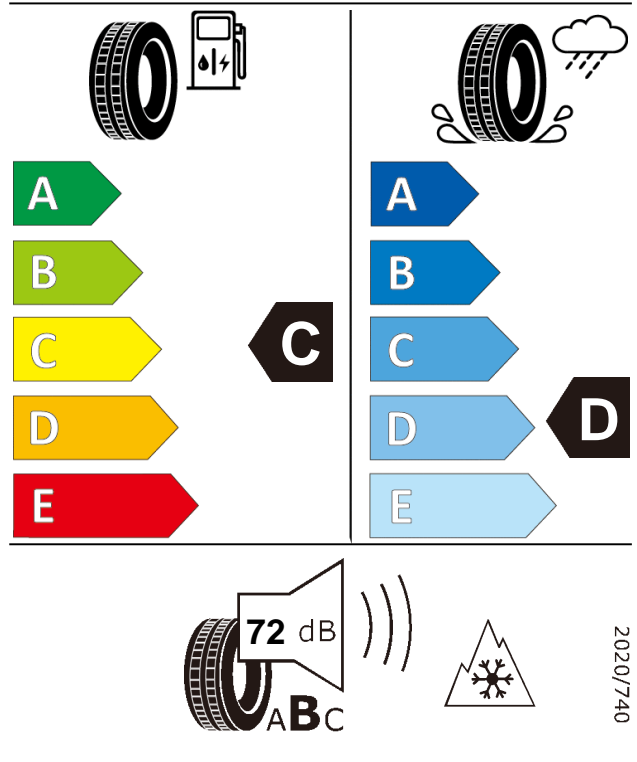

Product information sheet

Delegated Regulation (EU) 2020/740

Supplier name or trademark		GT RADIAL	
Commercial name or trade designation		ICEPRO3	
Tyre type identifier	Tyre class	A4854	C1
Tyre size designation		215/60R17	
Speed category symbol		T	
Load-capacity index		96	
Fuel efficiency class		C	
Wet grip class		D	
External rolling noise class	External rolling noise value	B	72 dB
Tyre for use in severe snow conditions		YES	
Ice tyre		NO	
Load version		SL	
Date of start of production		46/22	
Date of end of production		-	
Supplier's address	Public Contact, Giti Tire Deutschland GmbH Hollerithallee 18a 30419 Hannover Germany		
Additional information	info in english		
EPREL number	1529506		
EPREL URL	https://eprel.ec.europa.eu/qr/1529506		

ICEPRO3

215/60R17

96T

ENERG

GT RADIAL

A4854

215/60R17 96 T

C1