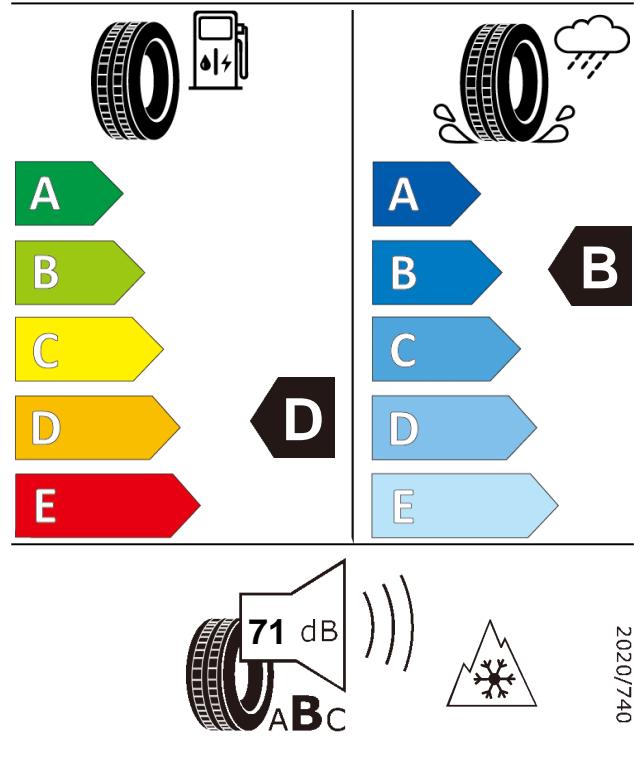

## Product information sheet

Delegated Regulation (EU) 2020/740

|  |   |                  |       |
|--|---|------------------|-------|
| Supplier name or trademark             |   | GT RADIAL        |       |
| Commercial name or trade designation   |   | WINTERPRO2 SPORT |       |
| Tyre type identifier                   | Tyre class  | A5153            | C1    |
| Tyre size designation                  |   | 235/45R18        |       |
| Speed category symbol                  |   | V                |       |
| Load-capacity index                    |   | 98               |       |
| Fuel efficiency class                  |   | D                |       |
| Wet grip class                         |   | B                |       |
| External rolling noise class           | External rolling noise value  | B                | 71 dB |
| Tyre for use in severe snow conditions |   | YES              |       |
| Ice tyre                               |   | NO               |       |
| Load version                           |   | XL               |       |
| Date of start of production            |   | 12/23            |       |
| Date of end of production              |   | -                |       |
| Supplier's address                     | Public Contact, Giti Tire Deutschland GmbH Hollerithallee 18a 30419 Hannover Germany      |                  |       |
| Additional information                 | info in english   |                  |       |
| EPREL number                           | 1547427   |                  |       |
| EPREL URL                              | <a href="https://eprel.ec.europa.eu/qr/1547427">https://eprel.ec.europa.eu/qr/1547427</a> |                  |       |

# ENERG

GT RADIAL

A5153

235/45R18 98 V XL

C1

2020/740