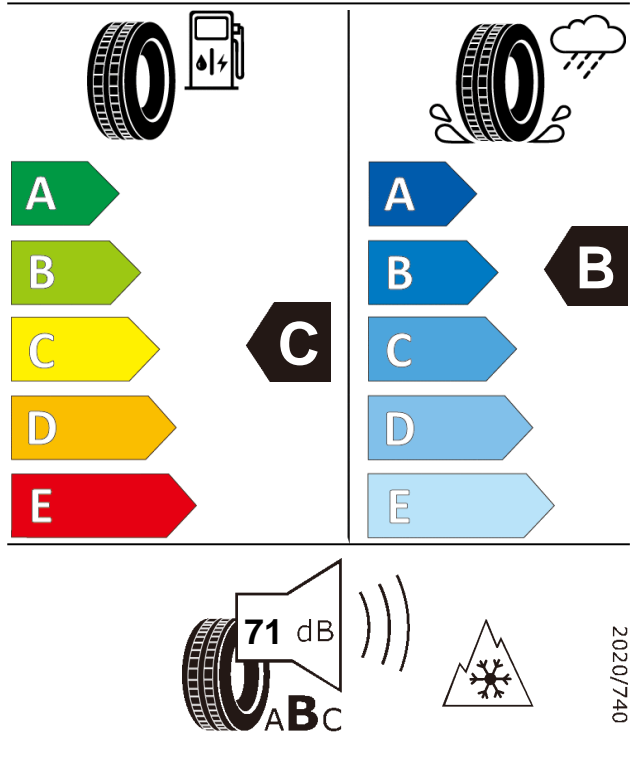

Product information sheet

Delegated Regulation (EU) 2020/740

Supplier name or trademark		GT RADIAL	
Commercial name or trade designation		WINTERPRO2 SPORT	
Tyre type identifier	Tyre class	A5158	C1
Tyre size designation		235/55R19	
Speed category symbol		V	
Load-capacity index		105	
Fuel efficiency class		C	
Wet grip class		B	
External rolling noise class	External rolling noise value	B	71 dB
Tyre for use in severe snow conditions		YES	
Ice tyre		NO	
Load version		XL	
Date of start of production		12/23	
Date of end of production		-	
Supplier's address	Public Contact, Giti Tire Deutschland GmbH Hollerithallee 18a 30419 Hannover Germany		
Additional information	info in english		
EPREL number	1547432		
EPREL URL	https://eprel.ec.europa.eu/qr/1547432		

WINTERPRO2 SPORT

235/55R19

105V

ENERG

GT RADIAL

A5158

235/55R19 105 V XL

C1