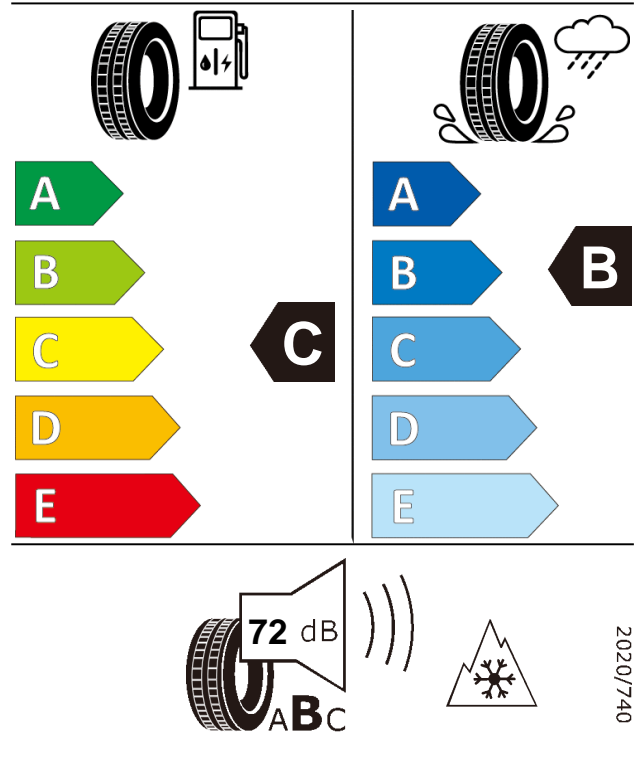

Product information sheet

Delegated Regulation (EU) 2020/740

Supplier name or trademark		GT RADIAL	
Commercial name or trade designation		4Seasons	
Tyre type identifier	Tyre class	A5243	C1
Tyre size designation		215/60R16	
Speed category symbol		V	
Load-capacity index		99	
Fuel efficiency class		C	
Wet grip class		B	
External rolling noise class	External rolling noise value	B	72 dB
Tyre for use in severe snow conditions		YES	
Ice tyre		NO	
Load version		XL	
Date of start of production		21/23	
Date of end of production		-	
Supplier's address	Public Contact, Giti Tire Deutschland GmbH Hollerithallee 18a 30419 Hannover Germany		
Additional information	info in english		
EPREL number	1621160		
EPREL URL	https://eprel.ec.europa.eu/qr/1621160		

4Seasons

215/60R16

99V

ENERG

GT RADIAL

A5243

215/60R16 99 V XL

C1

2020/740