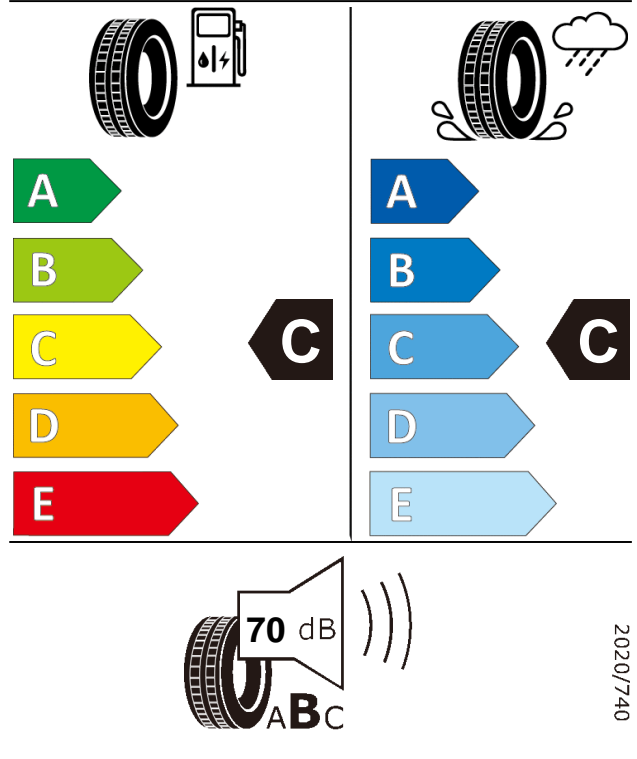

Product information sheet

Delegated Regulation (EU) 2020/740

Supplier name or trademark		GT RADIAL	
Commercial name or trade designation		KargoMax ST-6000	
Tyre type identifier	Tyre class	AK002	C2
Tyre size designation		165R13C	
Speed category symbol		N	
Load-capacity index (for single mounting)		96	
Load-capacity index (for dual mounting)		94	
Fuel efficiency class		C	
Wet grip class		C	
External rolling noise class	External rolling noise value	B	70 dB
Tyre for use in severe snow conditions		NO	
Load-capacity index for Additional Service Description (for single mounting)		-	
Load-capacity index for Additional Service Description (for dual mounting)		-	
Speed category symbol (for Additional Service Description)		-	
Date of start of production		39/09	
Date of end of production		-	
Supplier's address	Public Contact, Giti Tire Deutschland GmbH Hollerithallee 18a 30419 Hannover Germany		
Additional information	info in english		
EPREL number	898407		
EPREL URL	https://eprel.ec.europa.eu/qr/898407		

KargoMax ST-6000

165R13C

96/94N

ENERG

GT RADIAL

AK002

165R13C 96/94 N

C2

2020/740